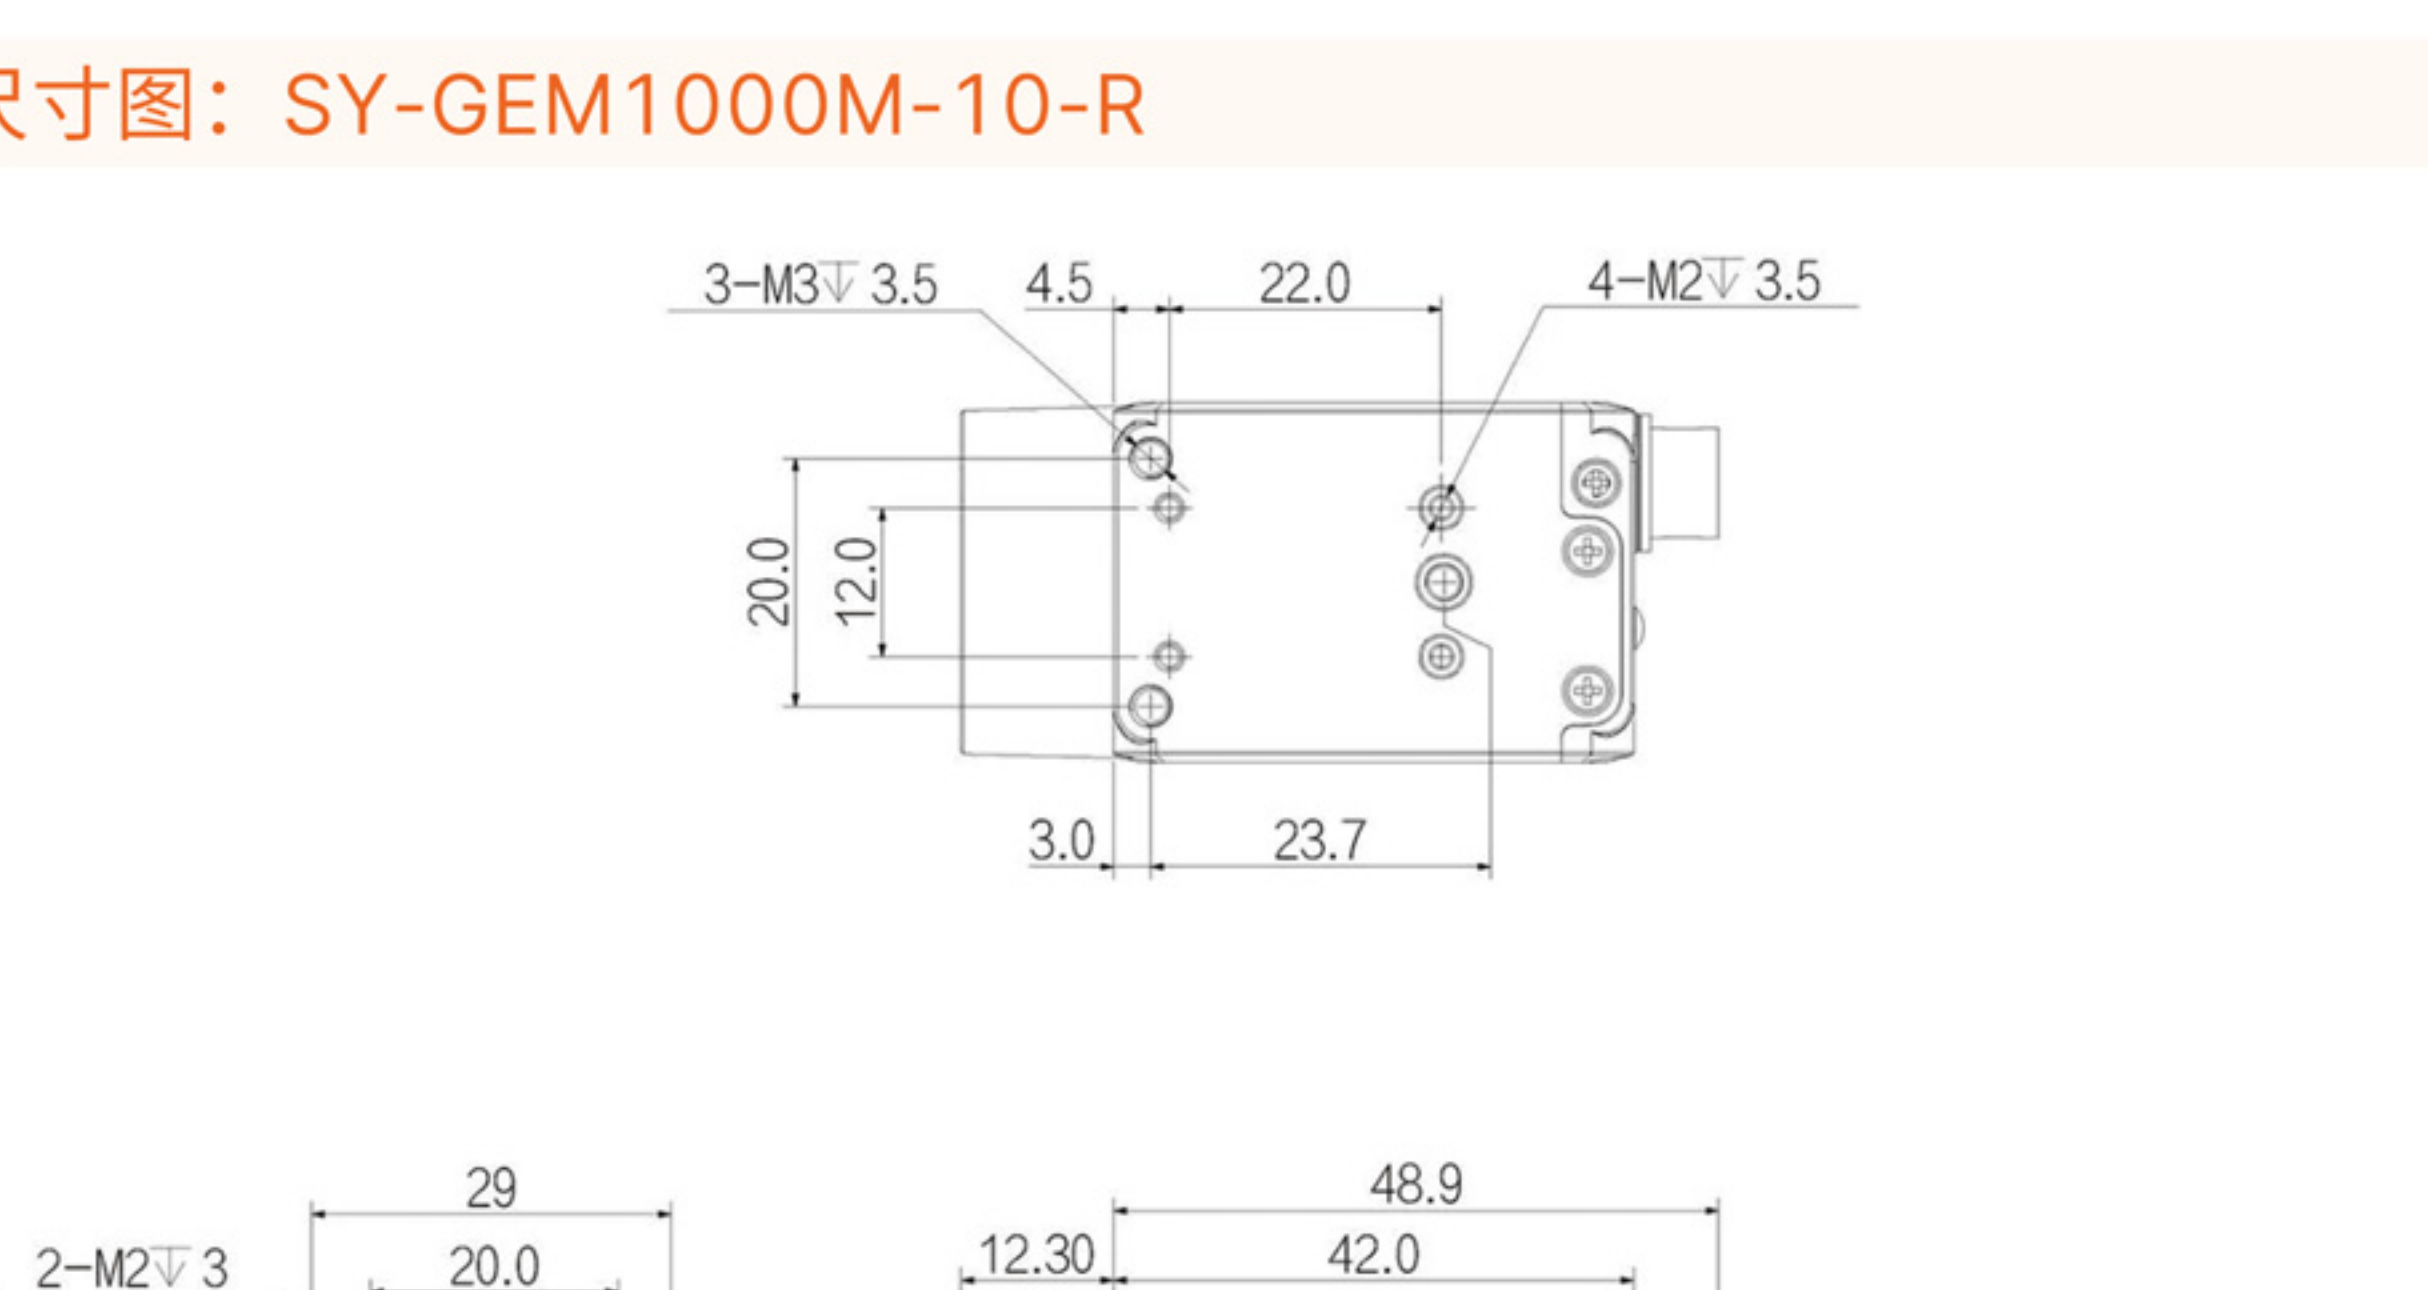

相机尺寸图：SY-GEM130M-60-G

相机尺寸图：SY-GEM130M-92-G-HR

相机尺寸图：SY-GEM131M-75-G

相机尺寸图：SY-GEM500M-23-R

相机尺寸图：SY-GEM500M-24-G-HR

相机尺寸图：SY-GEM600M-18-R

相机尺寸图：SY-GEM600M-19-R

相机尺寸图：SY-GEM1000M-10-R

相机尺寸图：SY-GEM1200M-9-G

相机尺寸图：SY-GEM1200M-9-R

相机尺寸图：SY-GEM1200M-10-R-HR

相机尺寸图：SY-GEM2000M-5-R