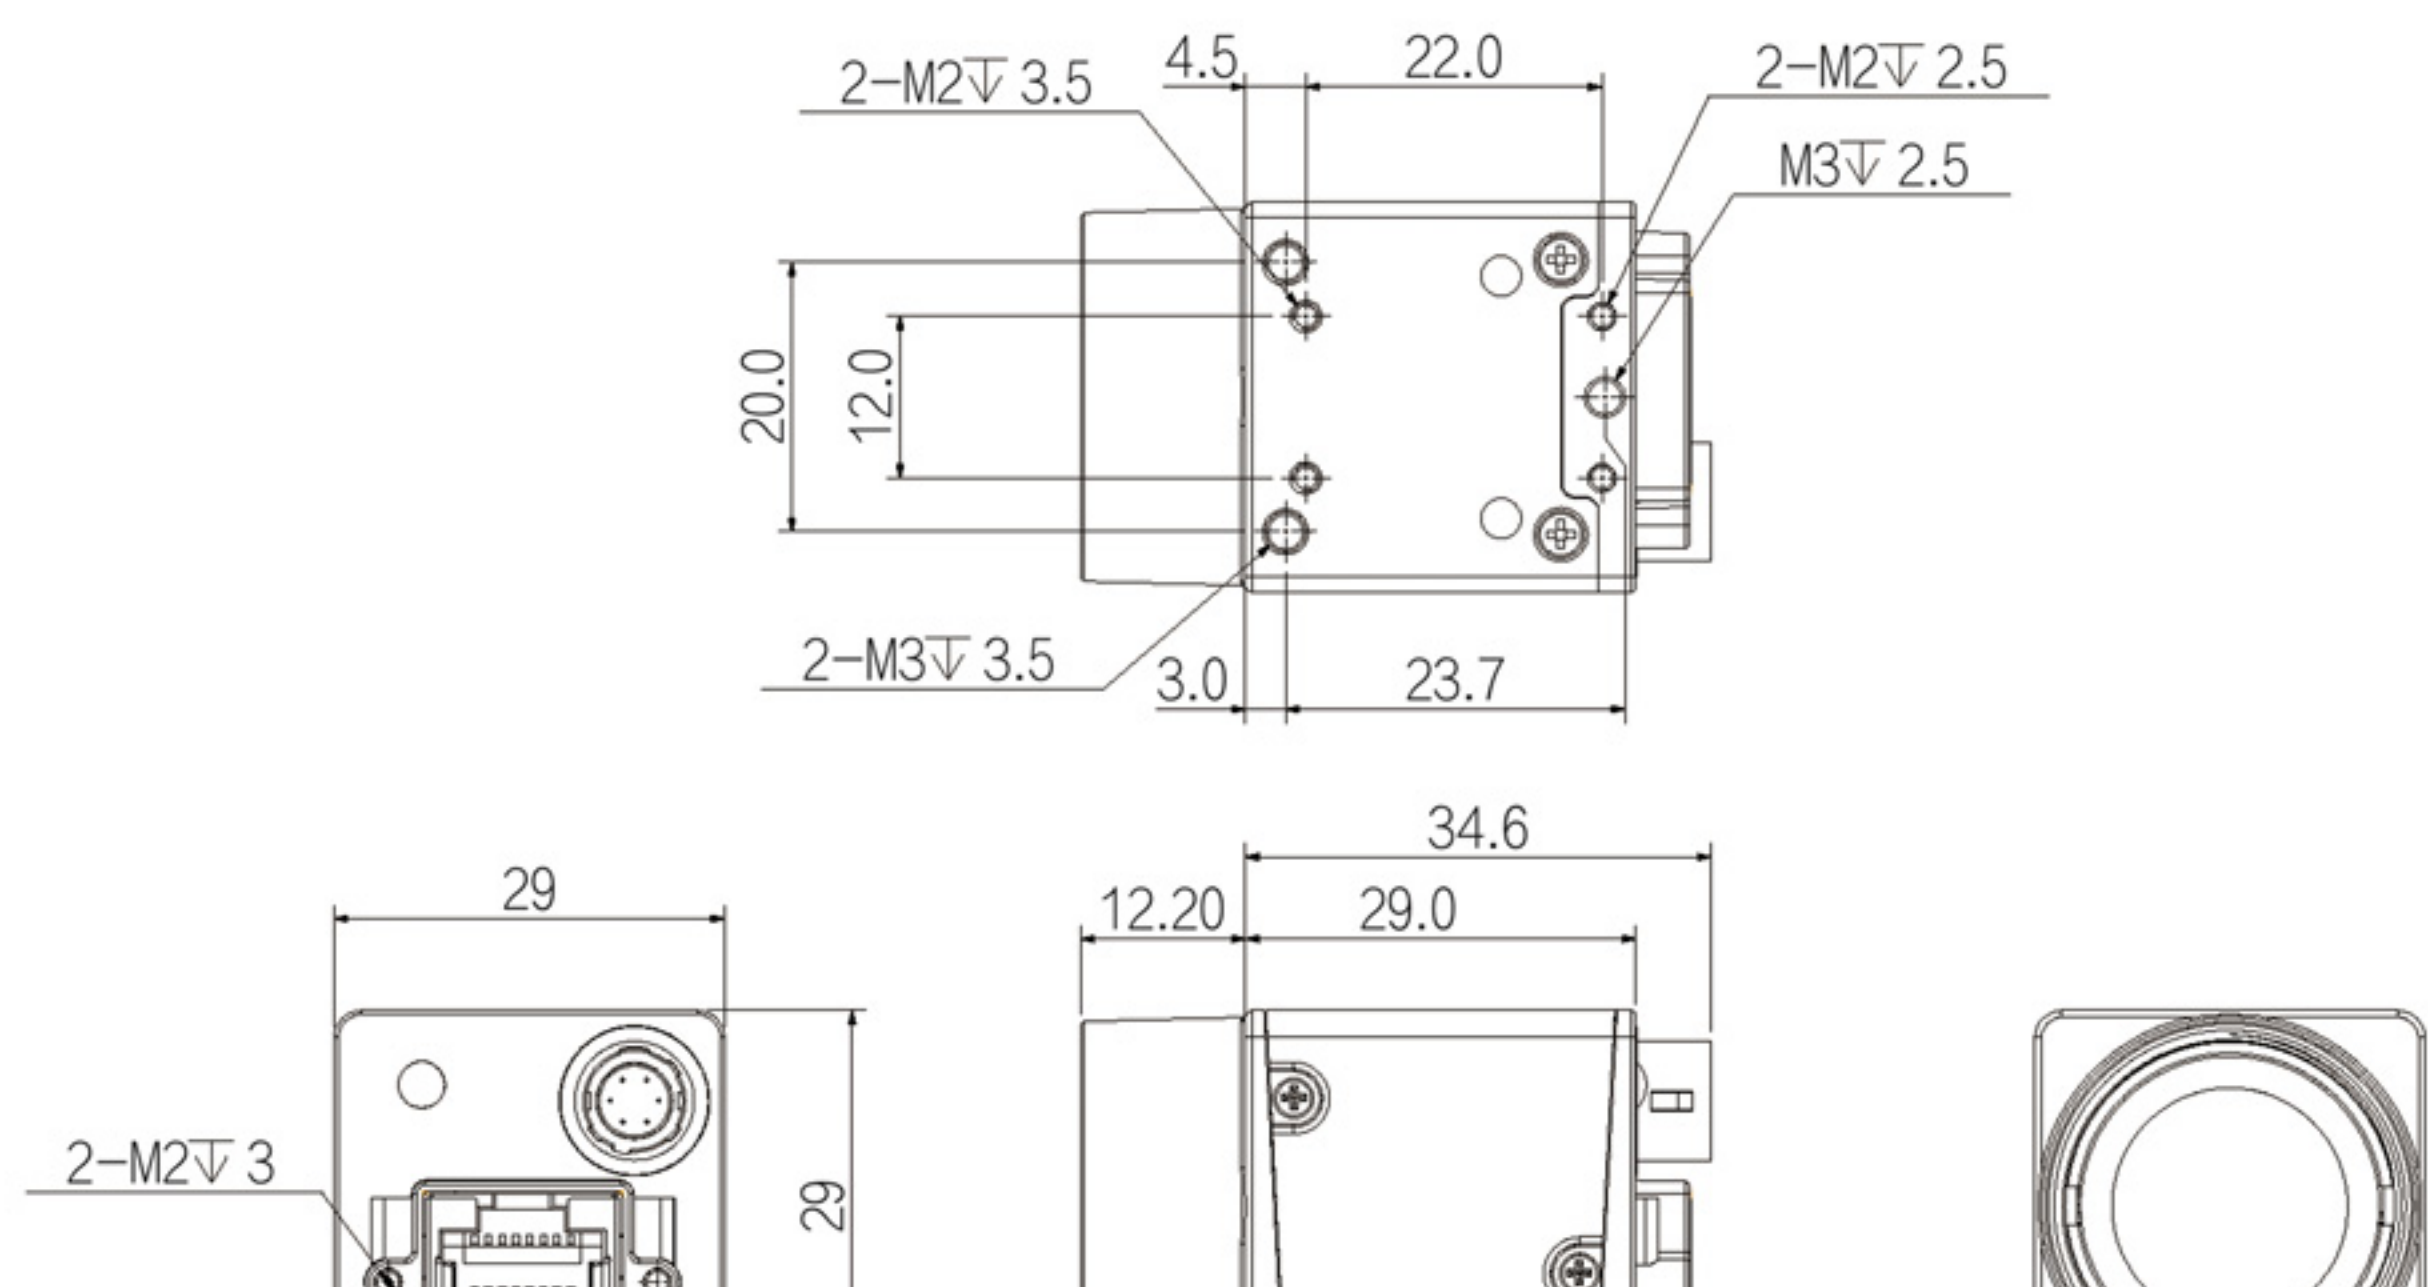

相机尺寸图：SY-GEM130M-60-G

相机尺寸图：SY-GEM130M-92-G-HR

相机尺寸图：SY-GEM131M-75-G

相机尺寸图：SY-GEM500M-23-R

相机尺寸图：SY-GEM500M-24-G-HR

相机尺寸图：SY-GEM600M-18-R

相机尺寸图：SY-GEM600M-19-R

相机尺寸图：SY-GEM1000M-10-R

相机尺寸图：SY-GEM1200M-9-G

相机尺寸图：SY-GEM1200M-9-R

相机尺寸图：SY-GEM1200M-10-R-HR

相机尺寸图：SY-GEM2000M-5-R