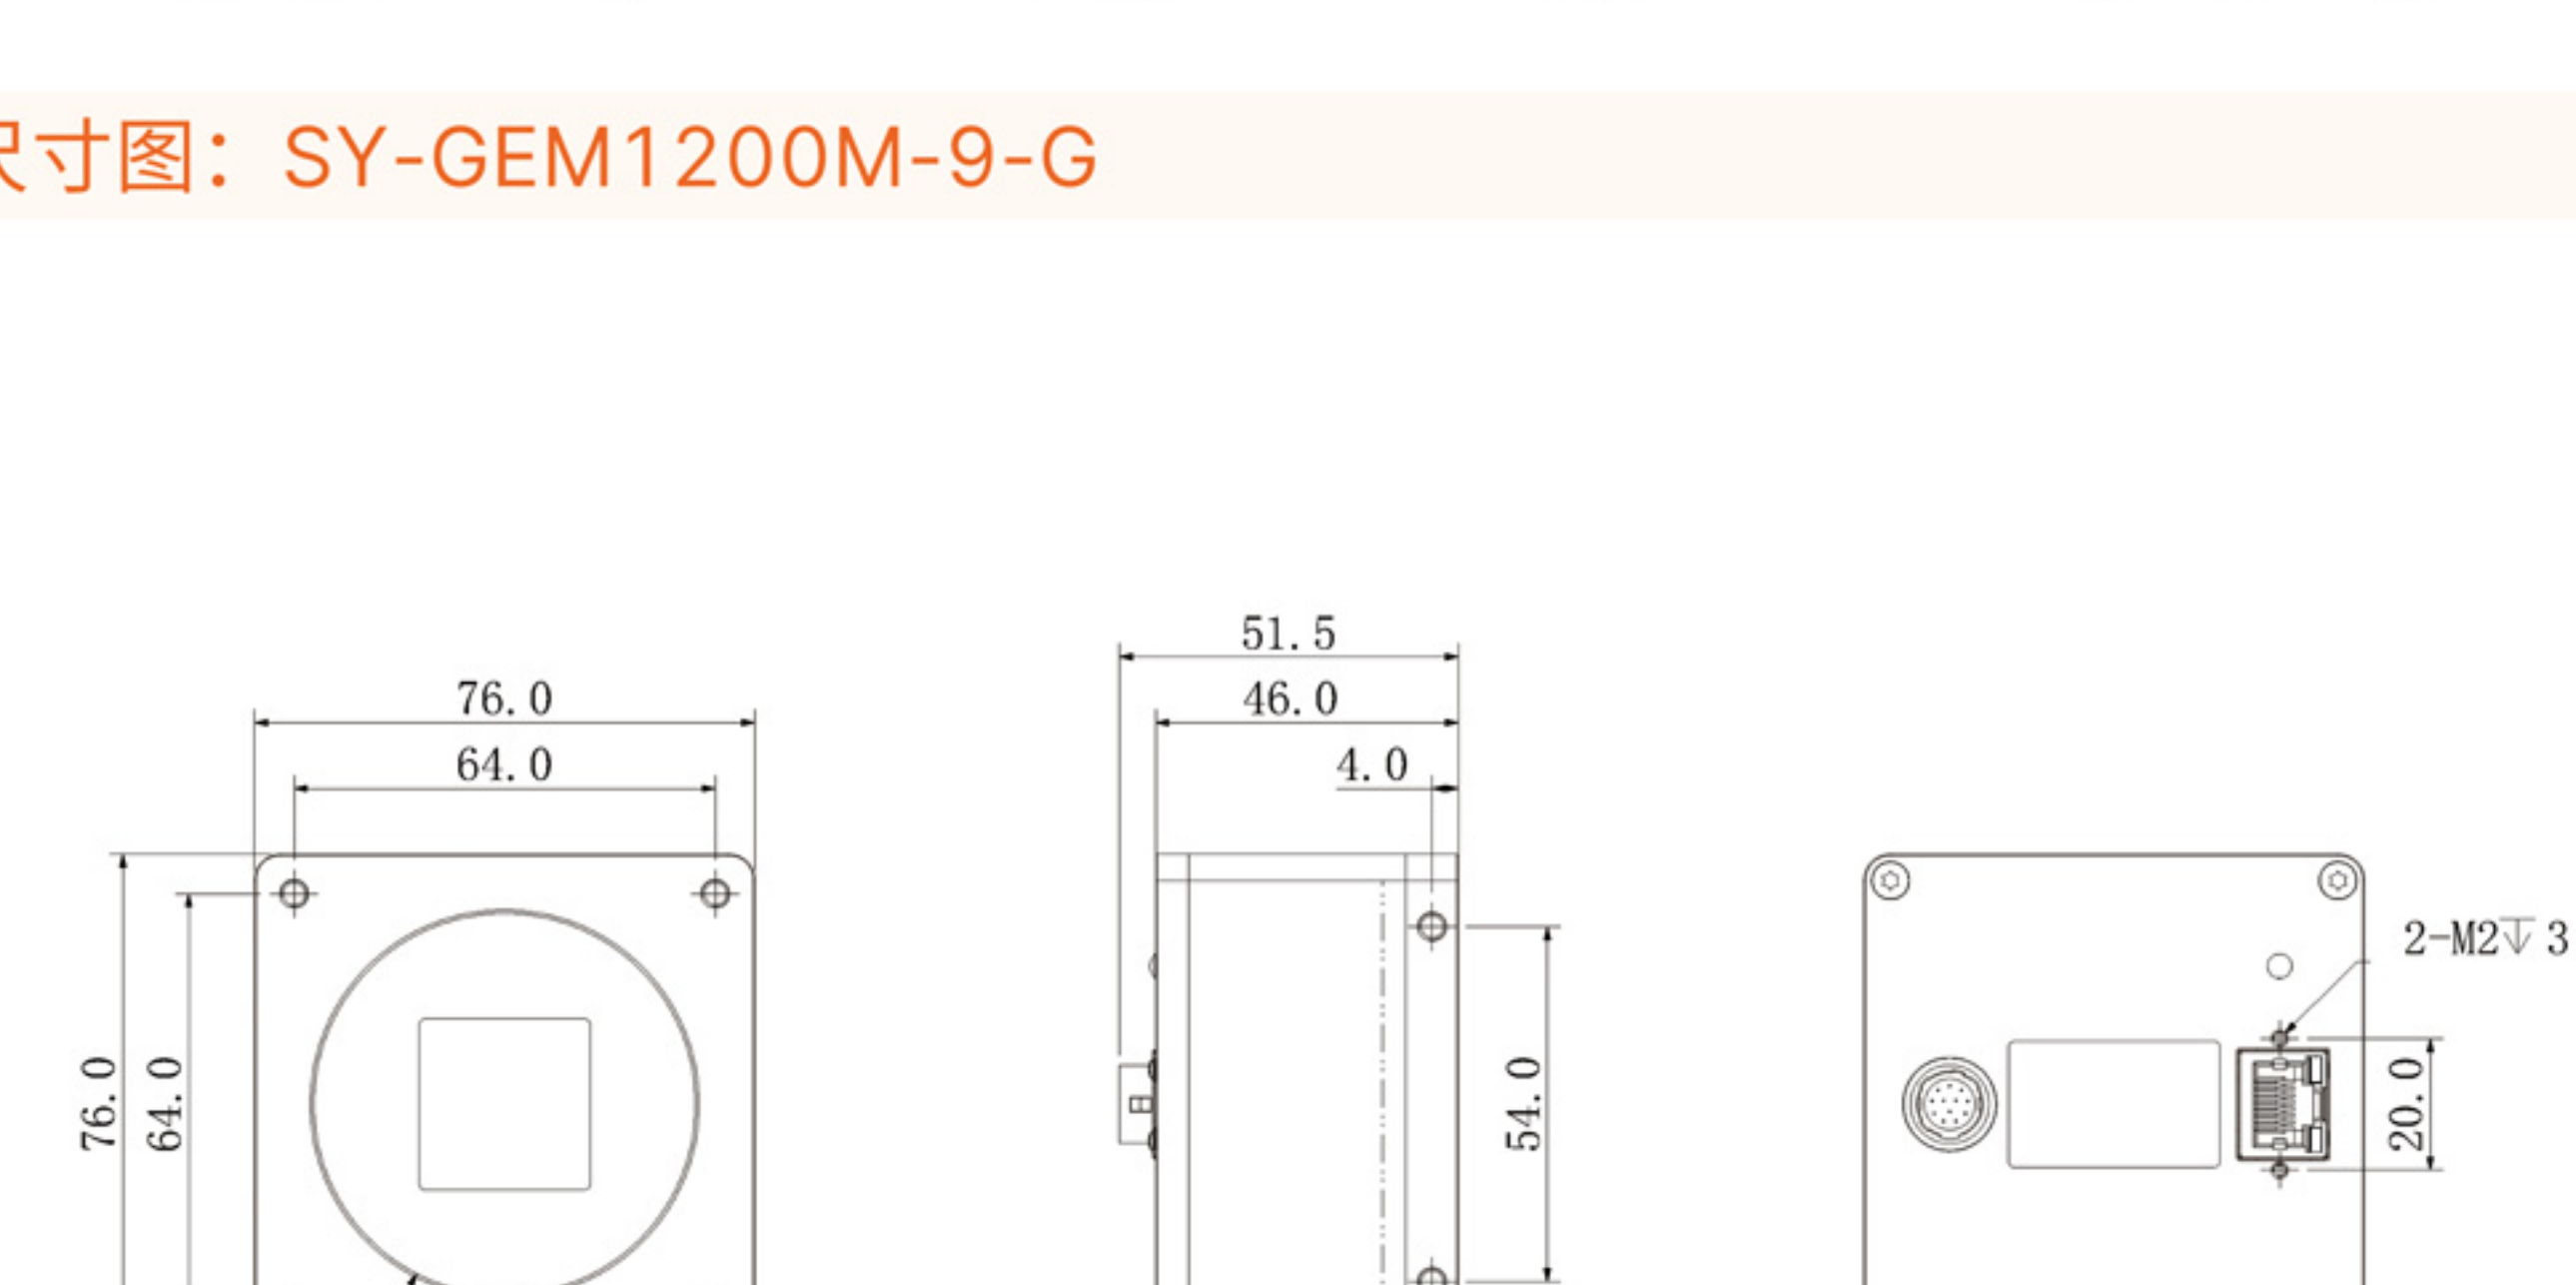

相机尺寸图：SY-GEM130M-60-G

相机尺寸图：SY-GEM130M-92-G-HR

相机尺寸图：SY-GEM131M-75-G

相机尺寸图：SY-GEM500M-23-R

相机尺寸图：SY-GEM500M-24-G-HR

相机尺寸图：SY-GEM600M-18-R

相机尺寸图：SY-GEM600M-19-R

相机尺寸图：SY-GEM1000M-10-R

相机尺寸图：SY-GEM1200M-9-G

相机尺寸图：SY-GEM1200M-9-R

相机尺寸图：SY-GEM1200M-10-R-HR

相机尺寸图：SY-GEM2000M-5-R