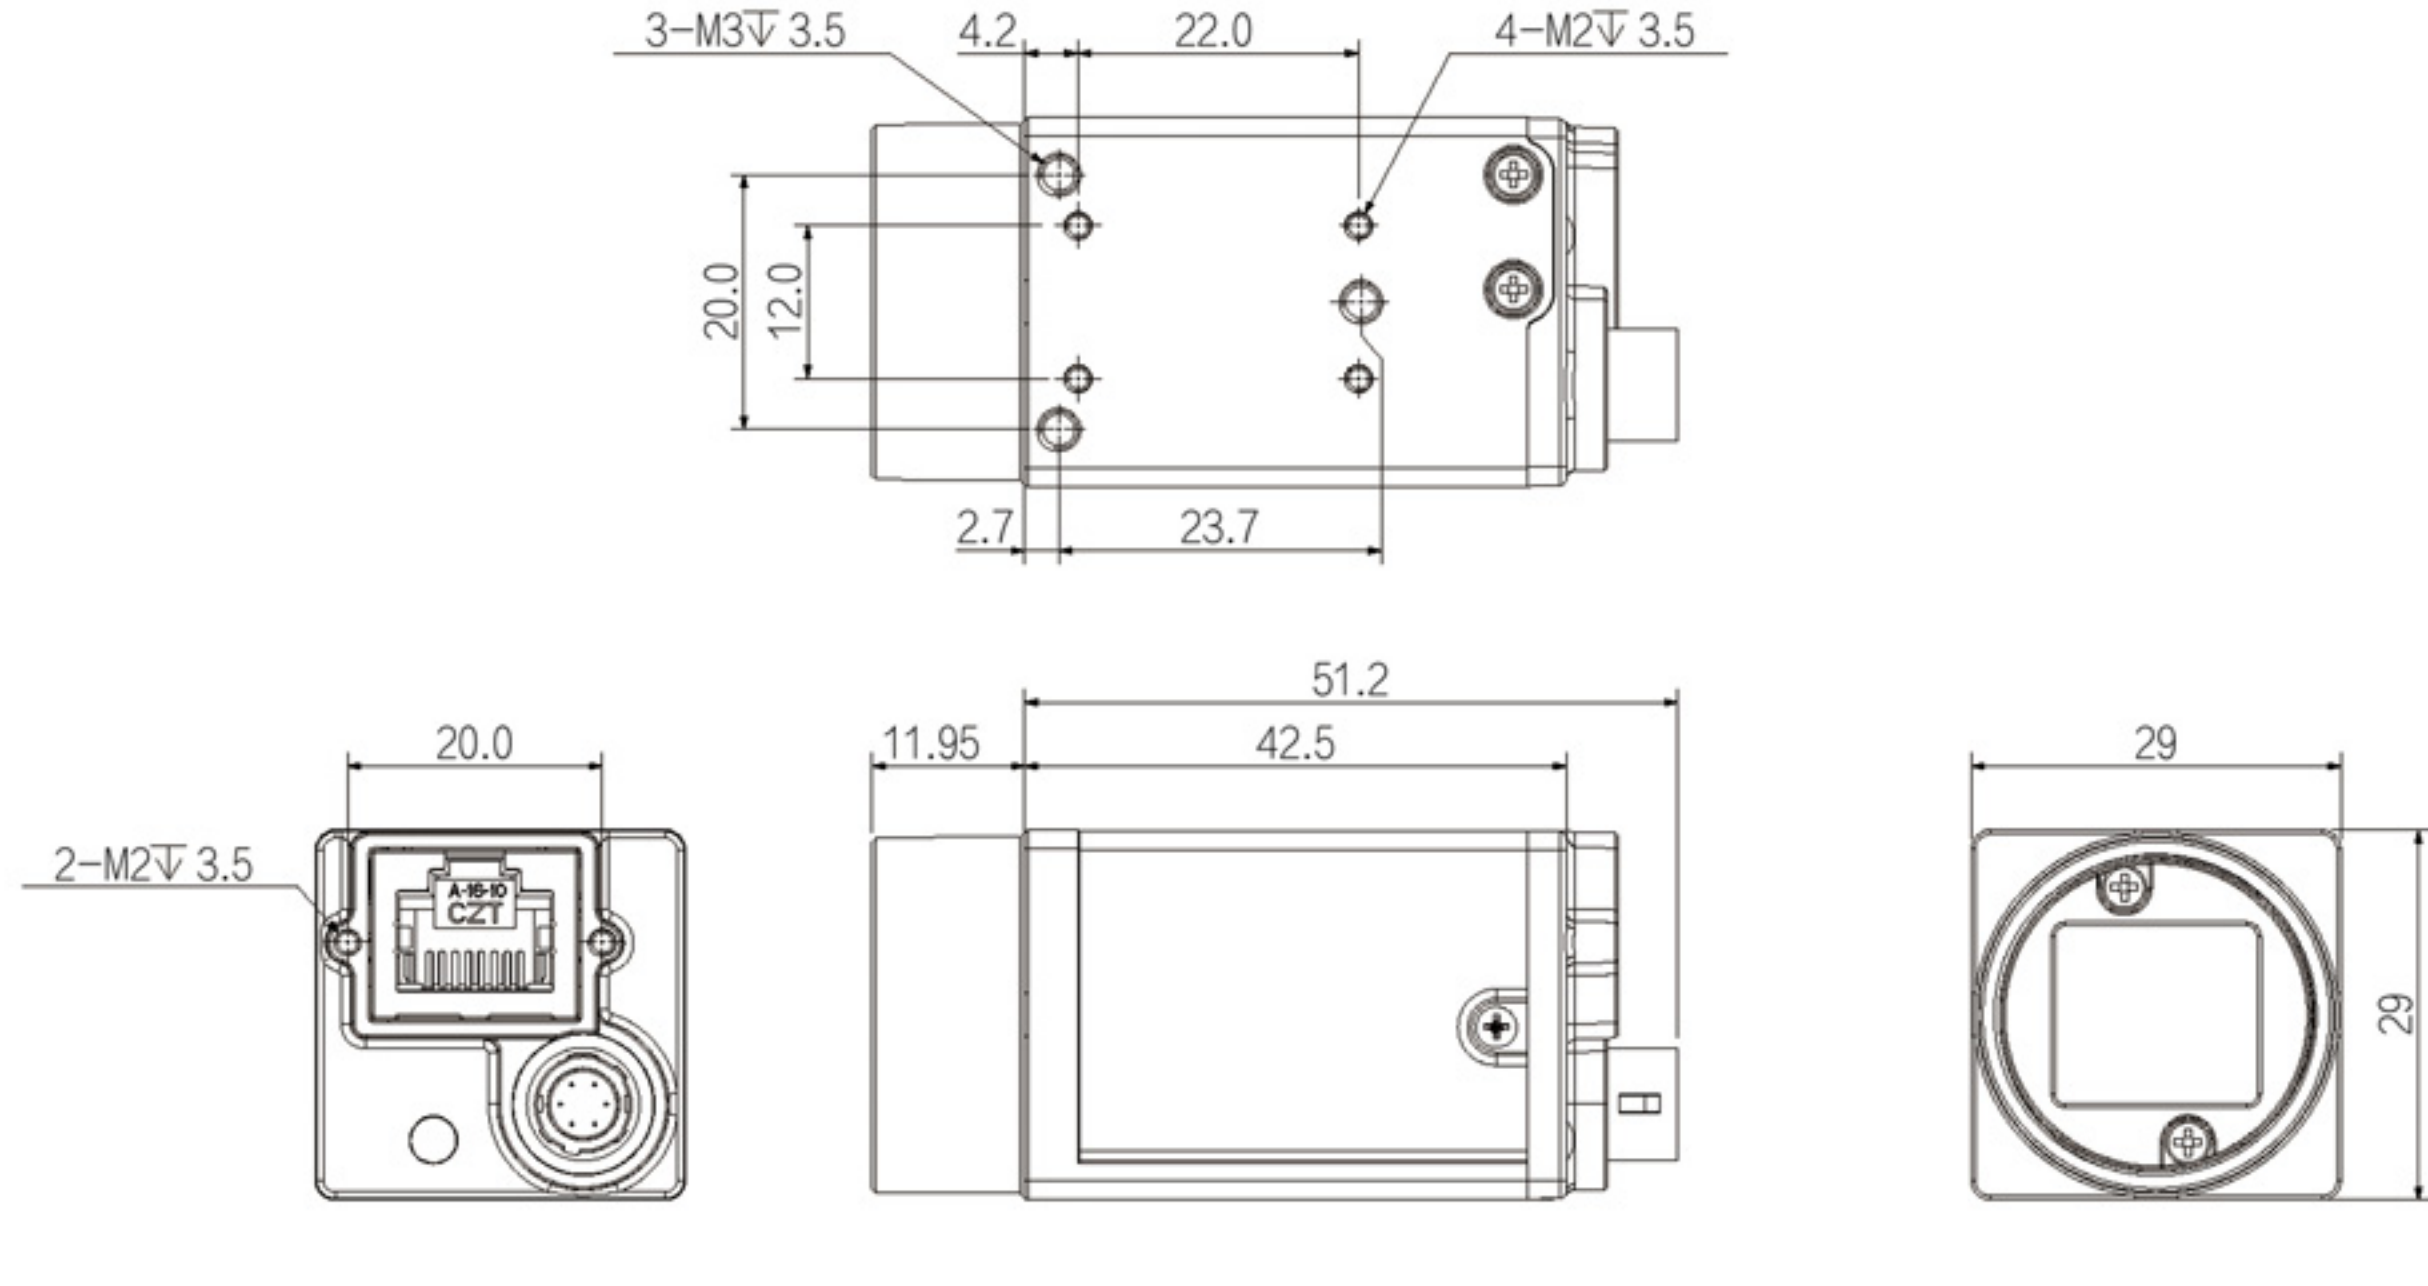

相机尺寸图：SY-GEM130M-60-G

相机尺寸图：SY-GEM130M-92-G-HR

相机尺寸图：SY-GEM131M-75-G

相机尺寸图：SY-GEM500M-23-R

相机尺寸图：SY-GEM500M-24-G-HR

相机尺寸图：SY-GEM600M-18-R

相机尺寸图：SY-GEM600M-19-R

相机尺寸图：SY-GEM1000M-10-R

相机尺寸图：SY-GEM1200M-9-G

相机尺寸图：SY-GEM1200M-9-R

相机尺寸图：SY-GEM1200M-10-R-HR

相机尺寸图：SY-GEM2000M-5-R