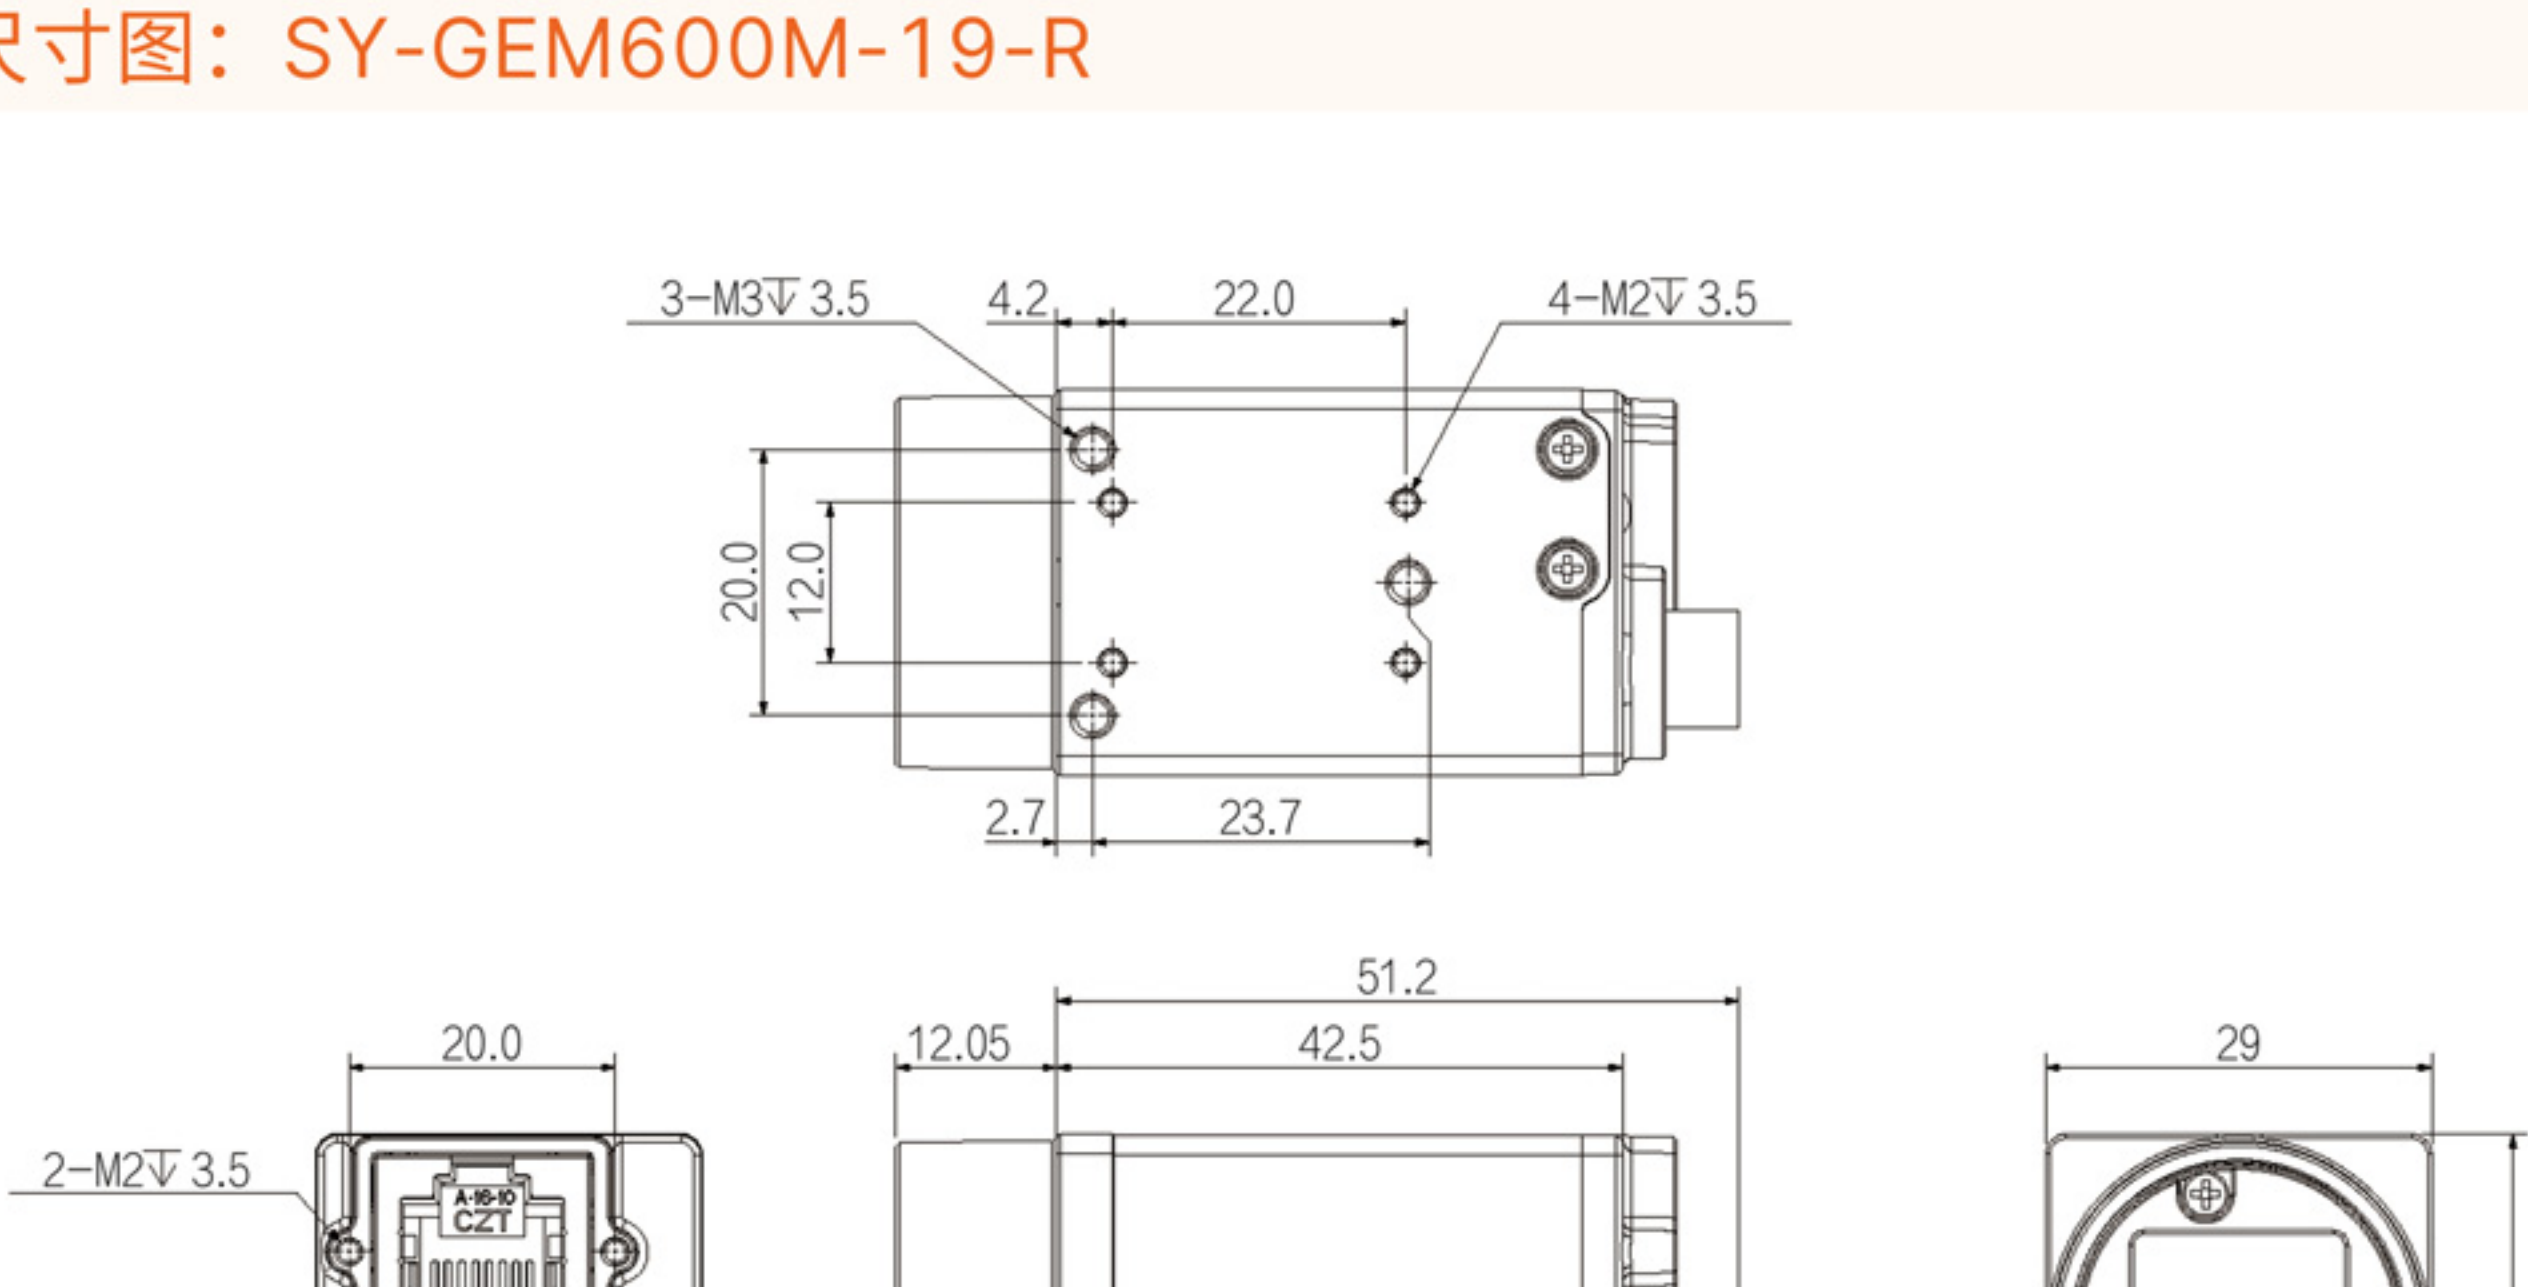

相机尺寸图：SY-GEM130M-60-G

相机尺寸图：SY-GEM130M-92-G-HR

相机尺寸图：SY-GEM131M-75-G

相机尺寸图：SY-GEM500M-23-R

相机尺寸图：SY-GEM500M-24-G-HR

相机尺寸图：SY-GEM600M-18-R

相机尺寸图：SY-GEM600M-19-R

相机尺寸图：SY-GEM1000M-10-R

相机尺寸图：SY-GEM1200M-9-G

相机尺寸图：SY-GEM1200M-9-R

相机尺寸图：SY-GEM1200M-10-R-HR

相机尺寸图：SY-GEM2000M-5-R