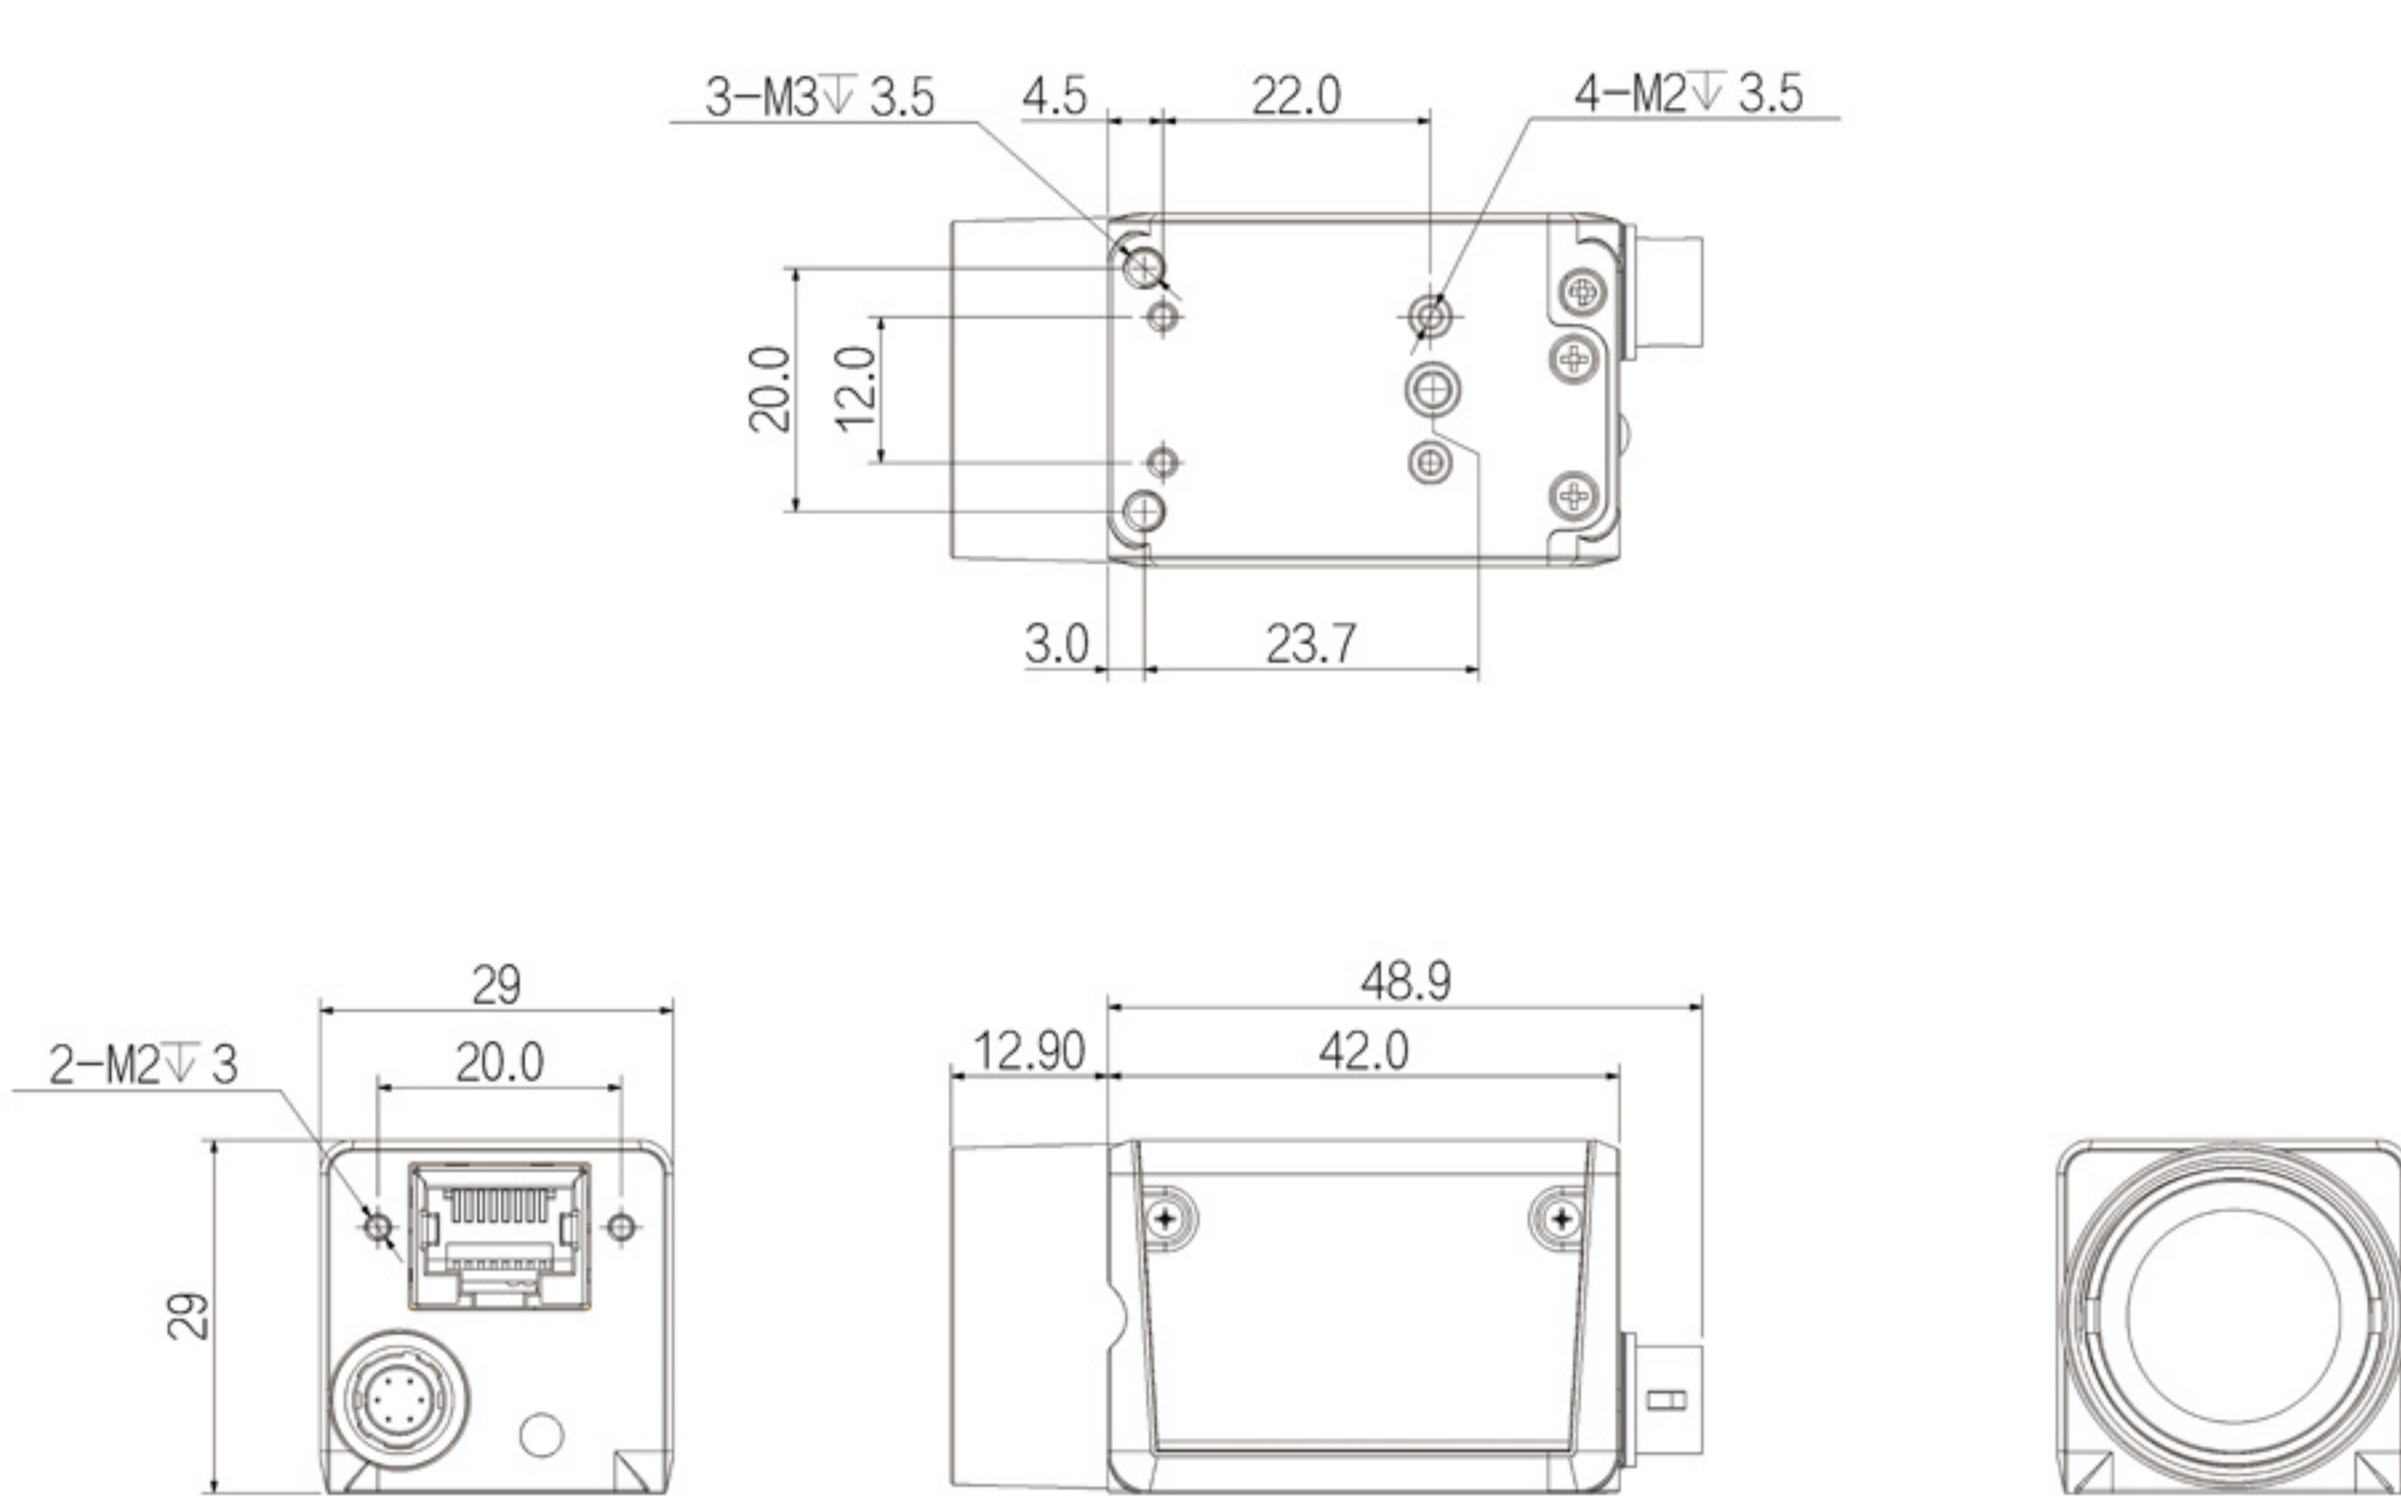

相机尺寸图：SY-GEM130M-60-G

相机尺寸图：SY-GEM130M-92-G-HR

相机尺寸图：SY-GEM131M-75-G

相机尺寸图：SY-GEM500M-23-R

相机尺寸图：SY-GEM500M-24-G-HR

相机尺寸图：SY-GEM600M-18-R

相机尺寸图：SY-GEM600M-19-R

相机尺寸图：SY-GEM1000M-10-R

相机尺寸图：SY-GEM1200M-9-G

相机尺寸图：SY-GEM1200M-9-R

相机尺寸图：SY-GEM1200M-10-R-HR

相机尺寸图：SY-GEM2000M-5-R