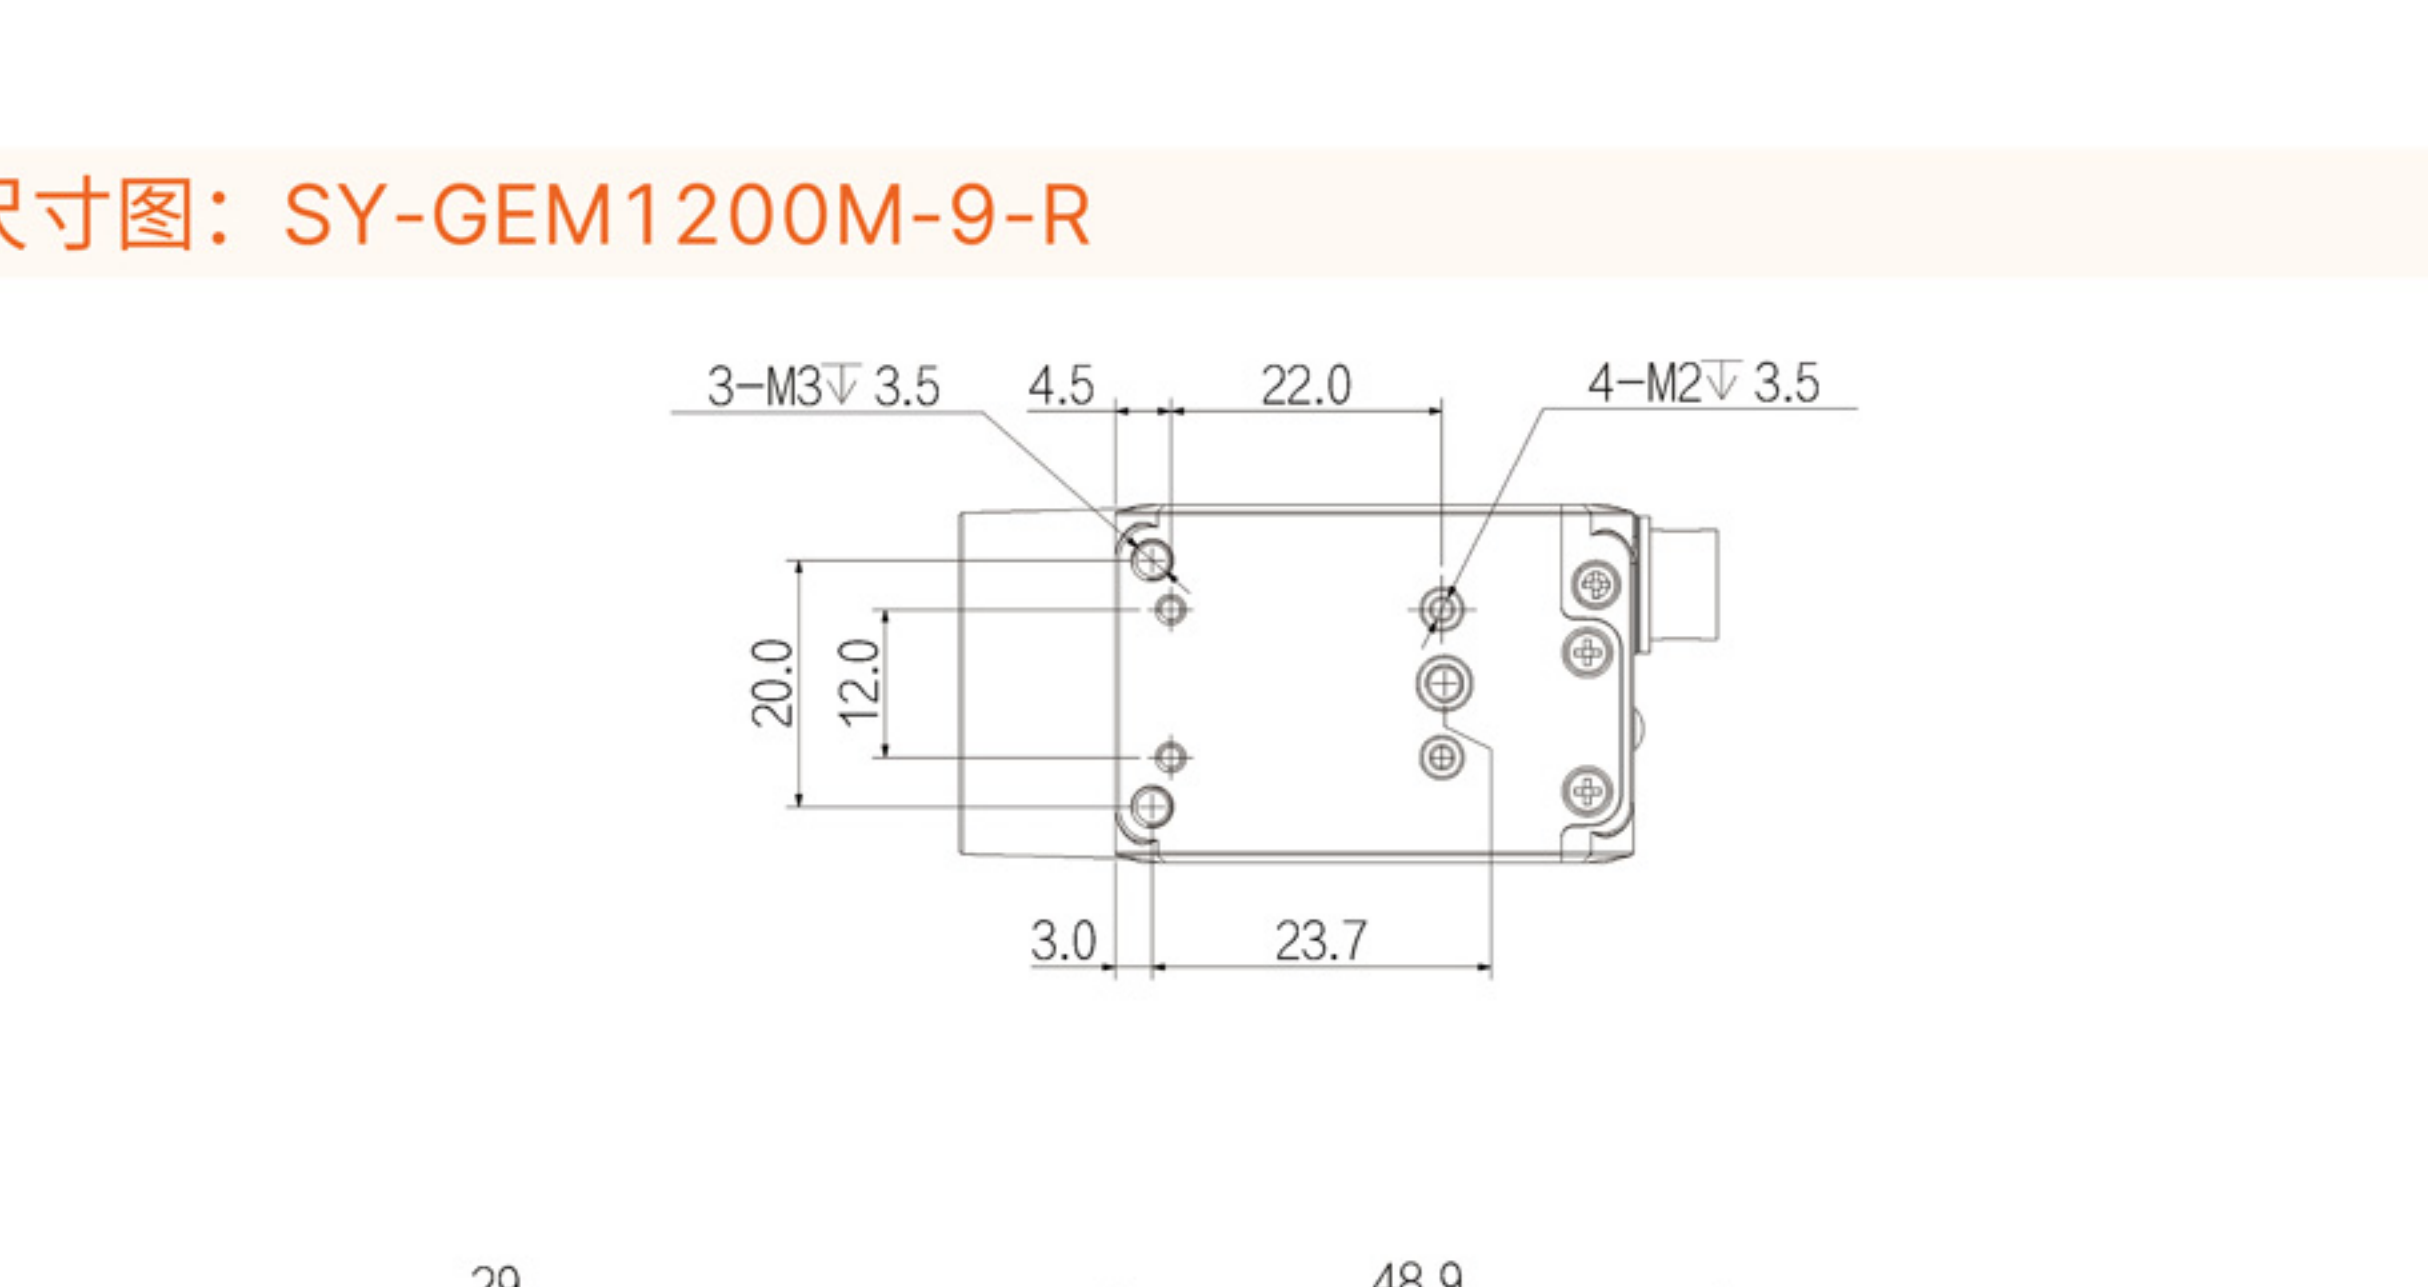

相机尺寸图：SY-GEM130M-60-G

相机尺寸图：SY-GEM130M-92-G-HR

相机尺寸图：SY-GEM131M-75-G

相机尺寸图：SY-GEM500M-23-R

相机尺寸图：SY-GEM500M-24-G-HR

相机尺寸图：SY-GEM600M-18-R

相机尺寸图：SY-GEM600M-19-R

相机尺寸图：SY-GEM1000M-10-R

相机尺寸图：SY-GEM1200M-9-G

相机尺寸图：SY-GEM1200M-9-R

相机尺寸图：SY-GEM1200M-10-R-HR

相机尺寸图：SY-GEM2000M-5-R