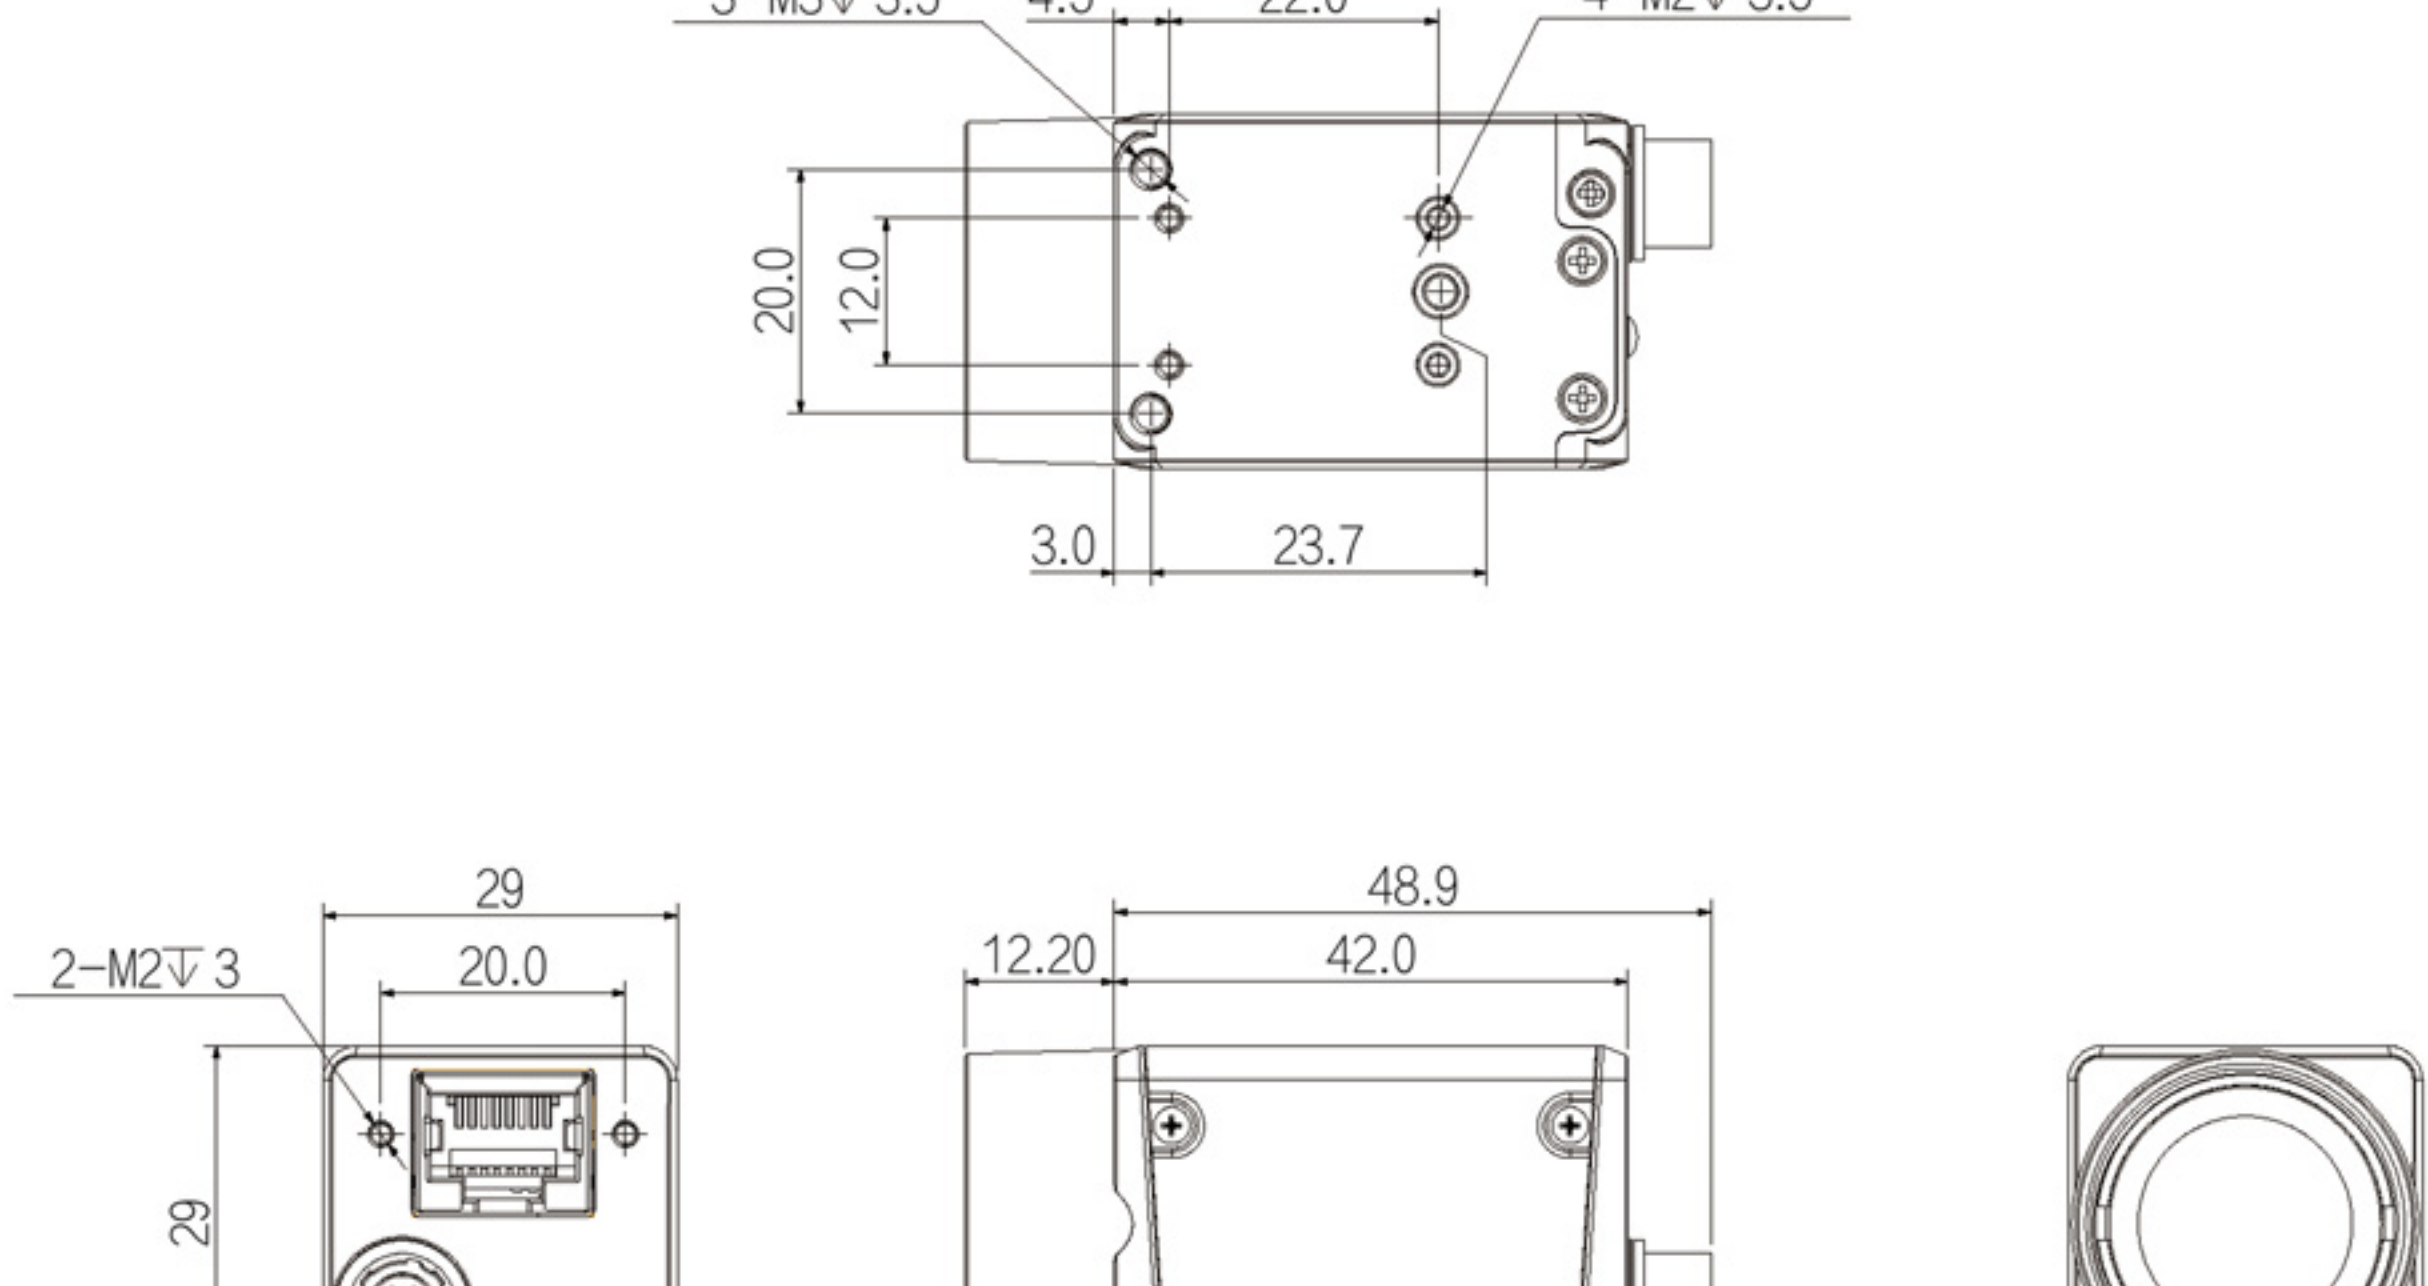

相机尺寸图：SY-GEM130M-60-G

相机尺寸图：SY-GEM130M-92-G-HR

相机尺寸图：SY-GEM131M-75-G

相机尺寸图：SY-GEM500M-23-R

相机尺寸图：SY-GEM500M-24-G-HR

相机尺寸图：SY-GEM600M-18-R

相机尺寸图：SY-GEM600M-19-R

相机尺寸图：SY-GEM1000M-10-R

相机尺寸图：SY-GEM1200M-9-G

相机尺寸图：SY-GEM1200M-9-R

相机尺寸图：SY-GEM1200M-10-R-HR

相机尺寸图：SY-GEM2000M-5-R