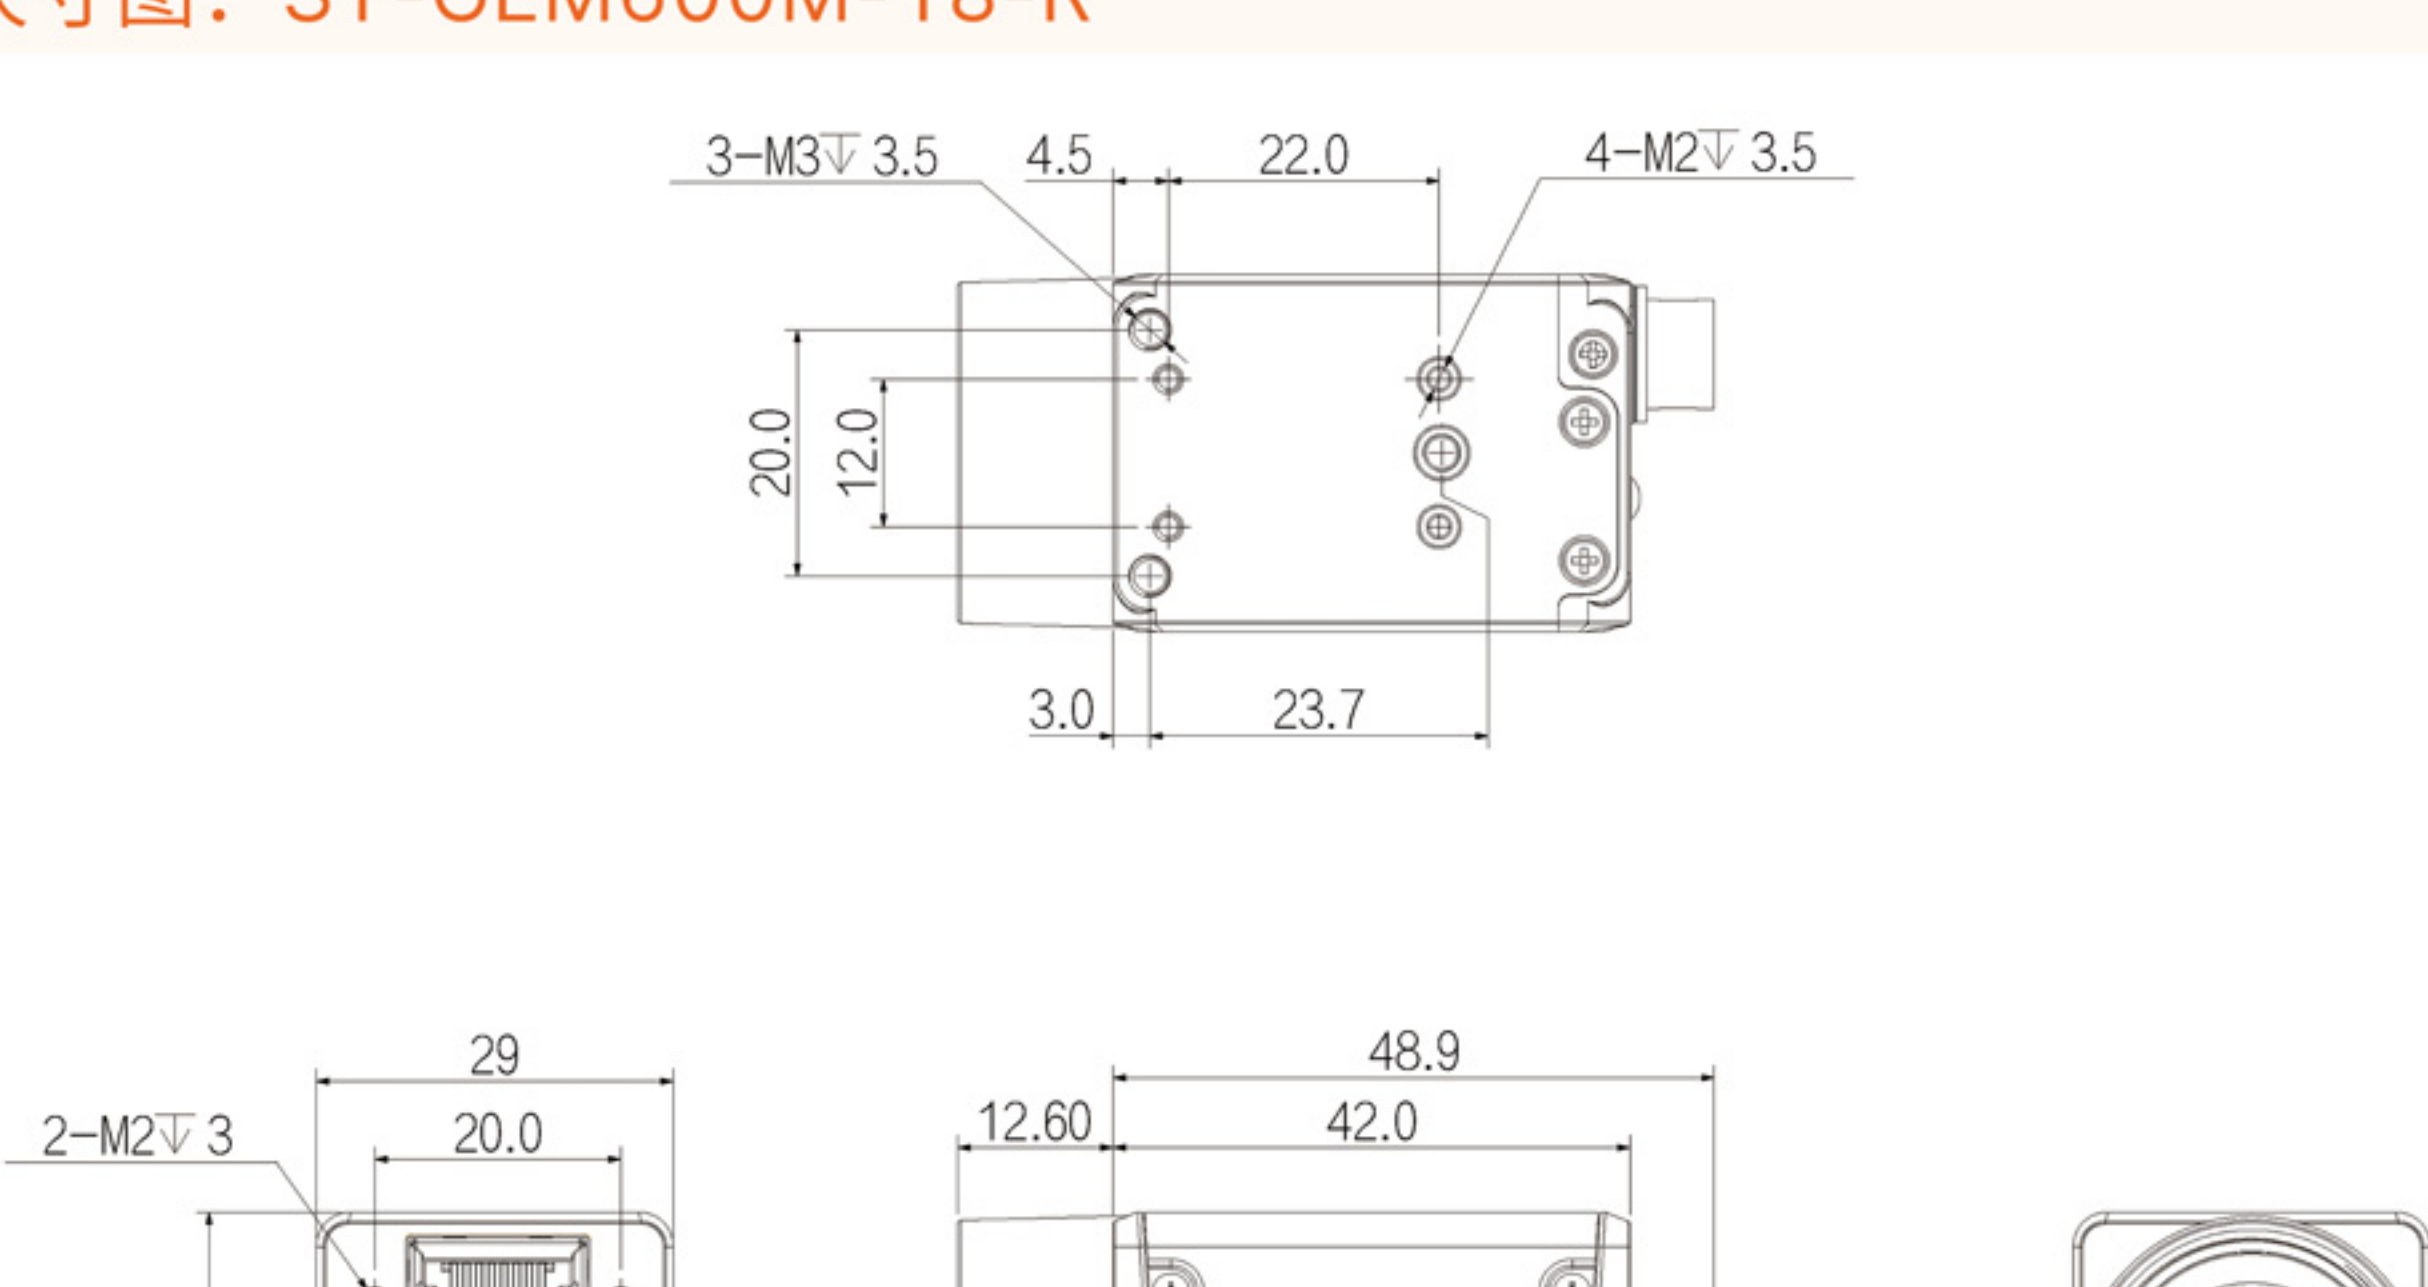

相机尺寸图：SY-GEM130M-60-G

相机尺寸图：SY-GEM130M-92-G-HR

相机尺寸图：SY-GEM131M-75-G

相机尺寸图：SY-GEM500M-23-R

相机尺寸图：SY-GEM500M-24-G-HR

相机尺寸图：SY-GEM600M-18-R

相机尺寸图：SY-GEM600M-19-R

相机尺寸图：SY-GEM1000M-10-R

相机尺寸图：SY-GEM1200M-9-G

相机尺寸图：SY-GEM1200M-9-R

相机尺寸图：SY-GEM1200M-10-R-HR

相机尺寸图：SY-GEM2000M-5-R