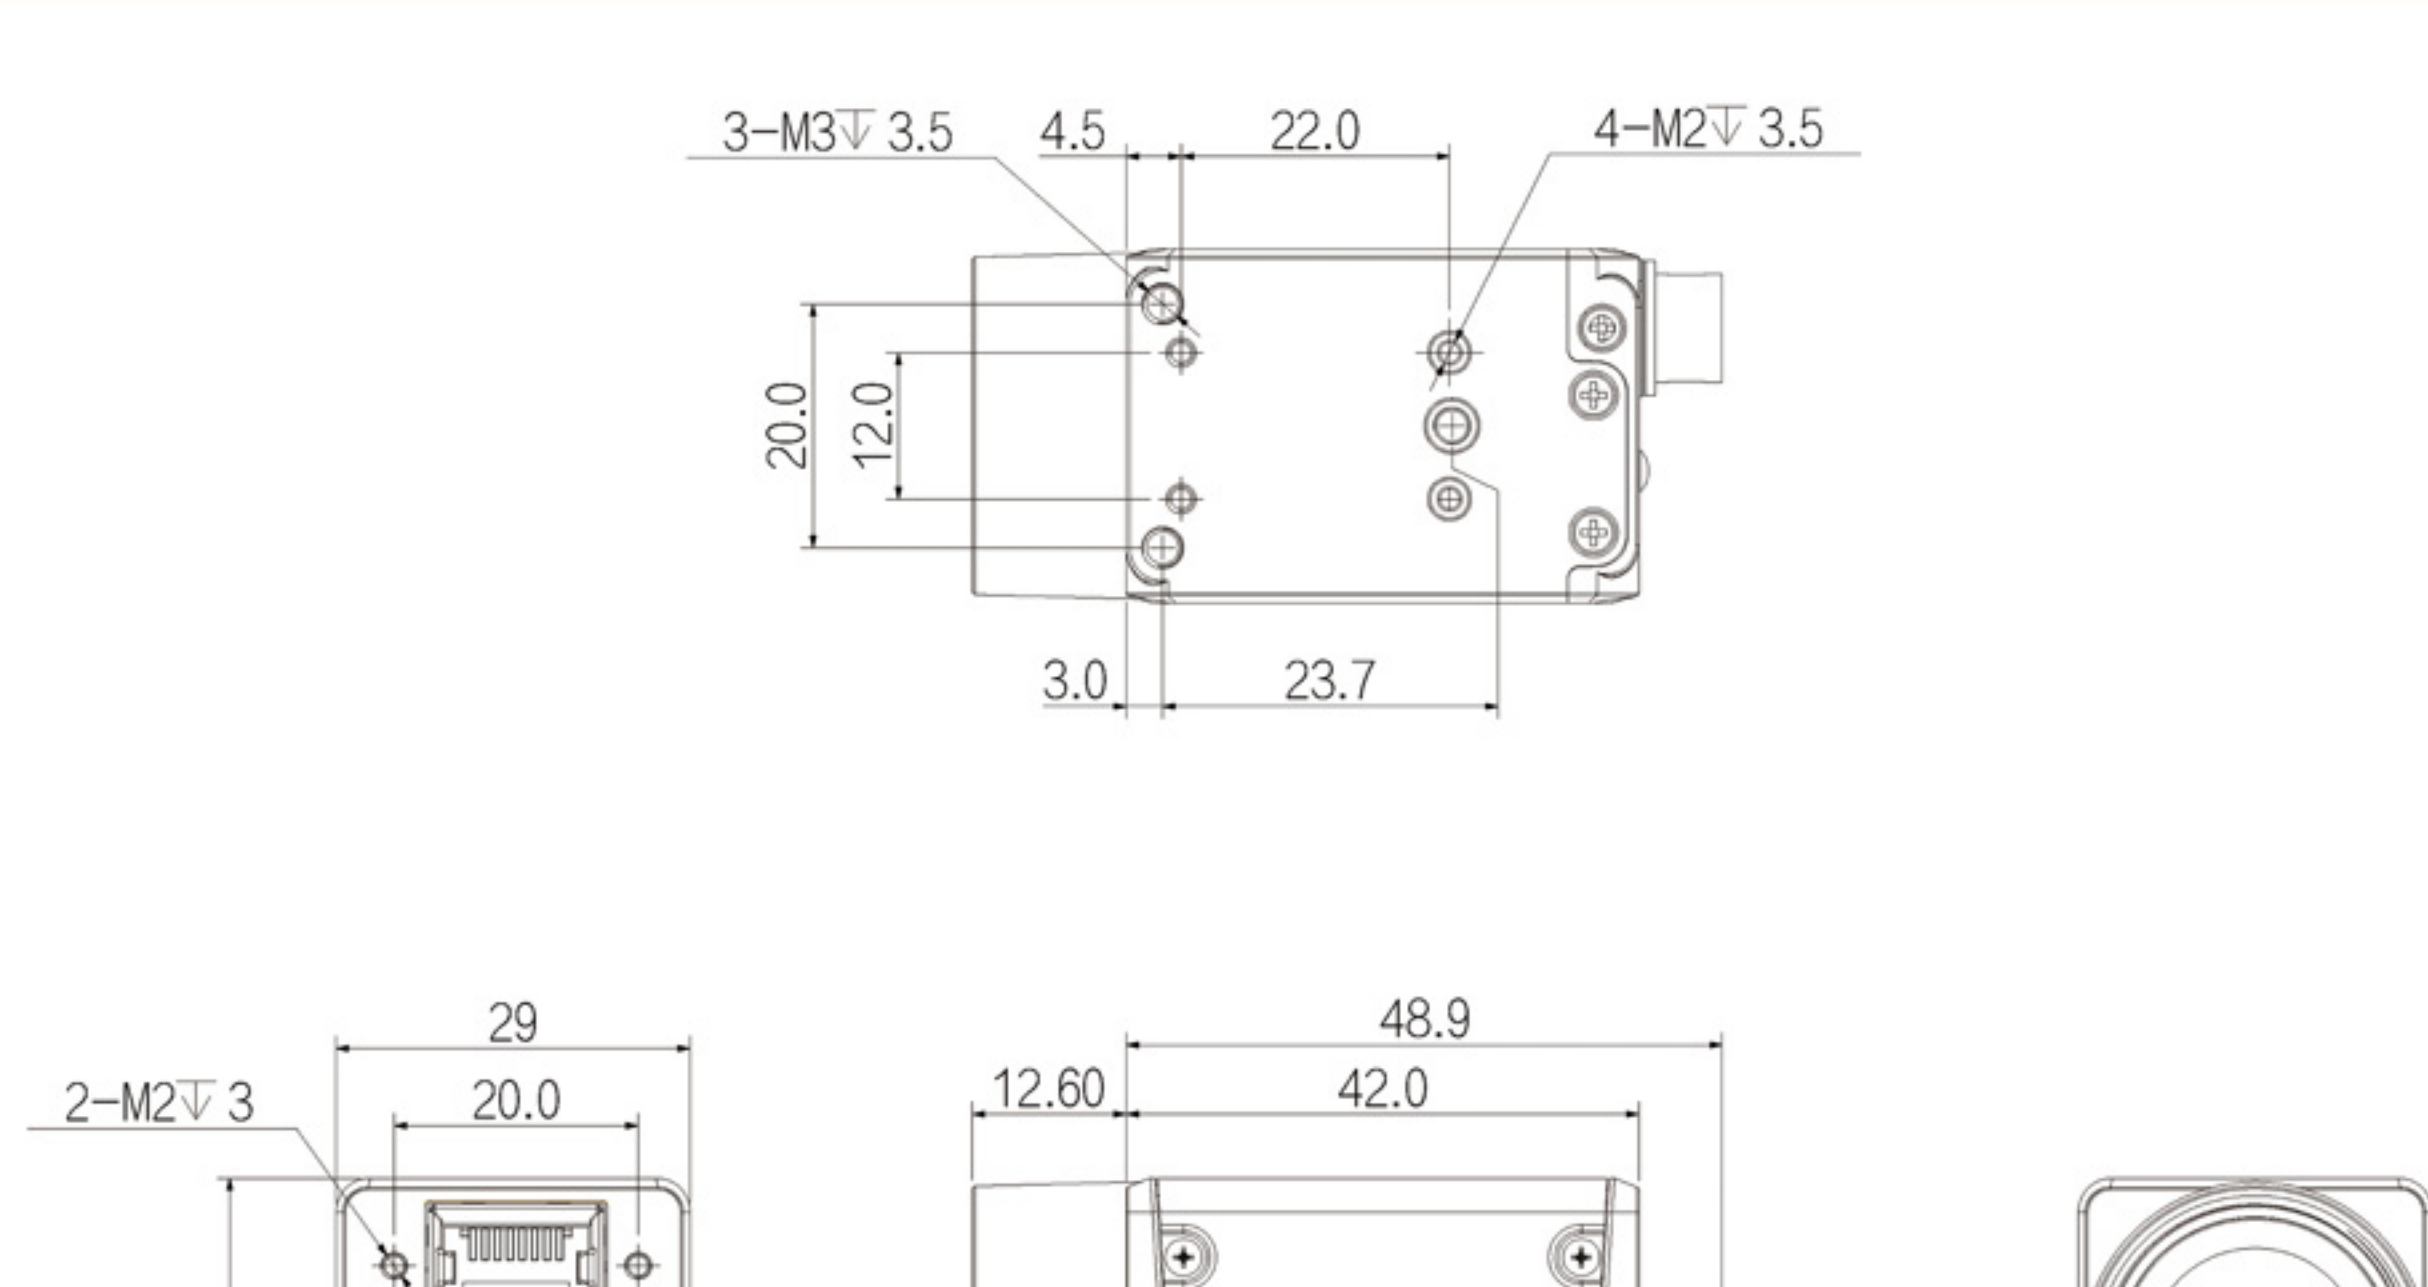

相机尺寸图：SY-GEM130M-60-G

相机尺寸图：SY-GEM130M-92-G-HR

相机尺寸图：SY-GEM131M-75-G

相机尺寸图：SY-GEM500M-23-R

相机尺寸图：SY-GEM500M-24-G-HR

相机尺寸图：SY-GEM600M-18-R

相机尺寸图：SY-GEM600M-19-R

相机尺寸图：SY-GEM1000M-10-R

相机尺寸图：SY-GEM1200M-9-G

相机尺寸图：SY-GEM1200M-9-R

相机尺寸图：SY-GEM1200M-10-R-HR

相机尺寸图：SY-GEM2000M-5-R