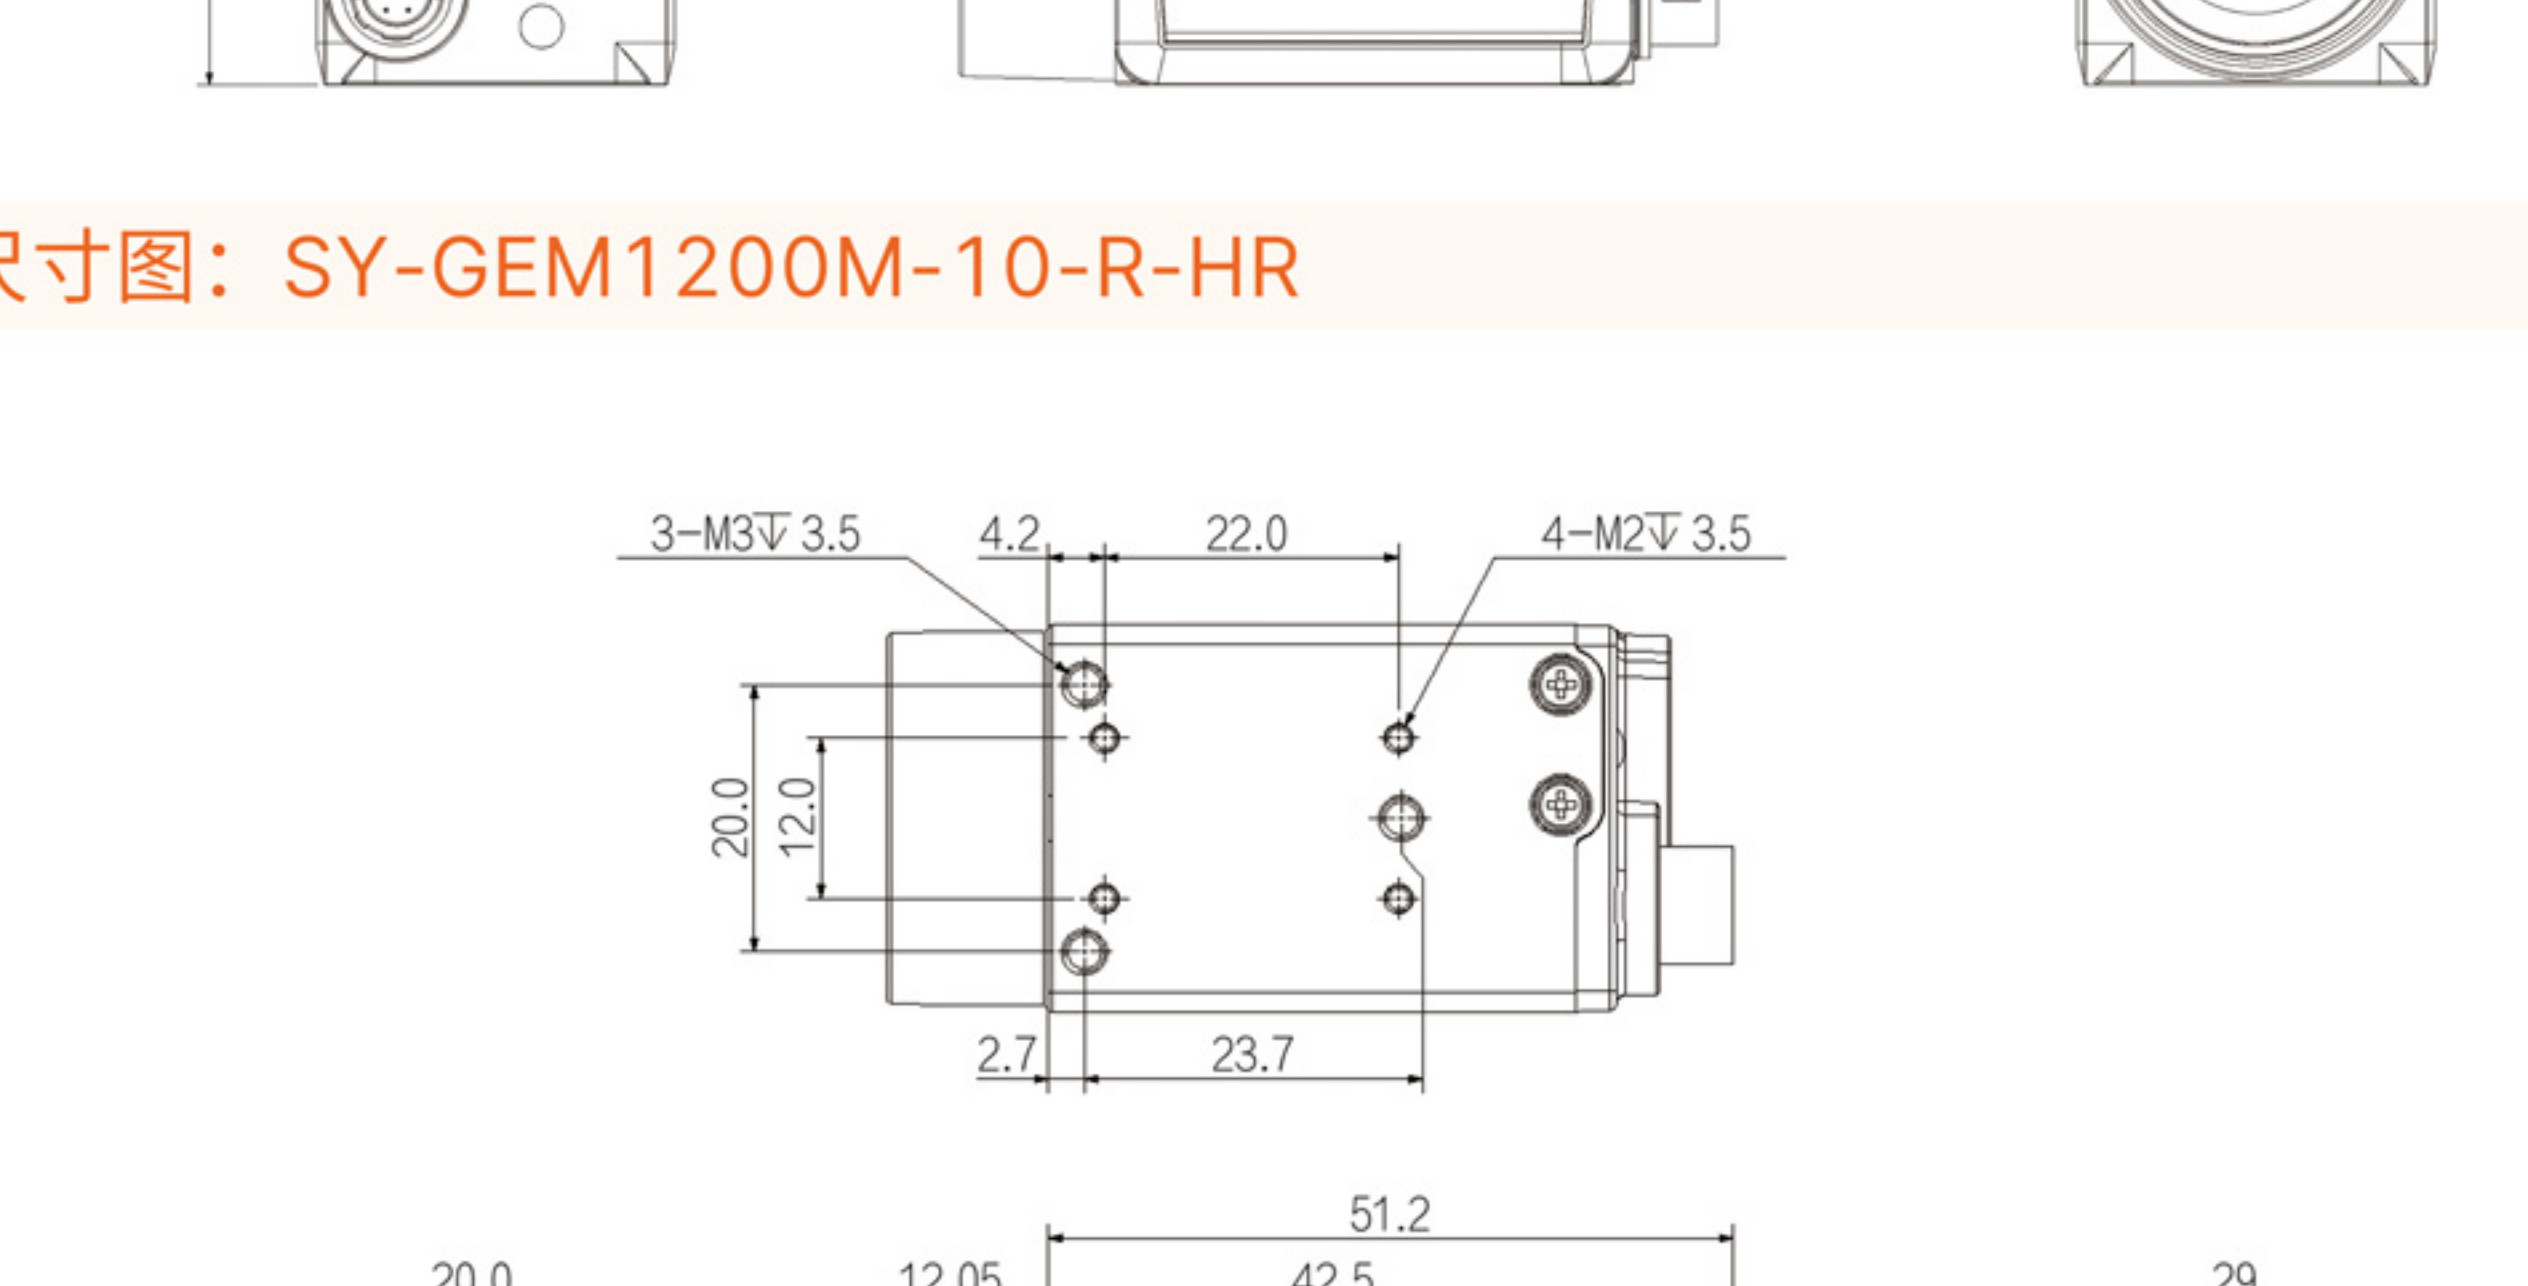

相机尺寸图：SY-GEM130M-60-G

相机尺寸图：SY-GEM130M-92-G-HR

相机尺寸图：SY-GEM131M-75-G

相机尺寸图：SY-GEM500M-23-R

相机尺寸图：SY-GEM500M-24-G-HR

相机尺寸图：SY-GEM600M-18-R

相机尺寸图：SY-GEM600M-19-R

相机尺寸图：SY-GEM1000M-10-R

相机尺寸图：SY-GEM1200M-9-G

相机尺寸图：SY-GEM1200M-9-R

相机尺寸图：SY-GEM1200M-10-R-HR

相机尺寸图：SY-GEM2000M-5-R